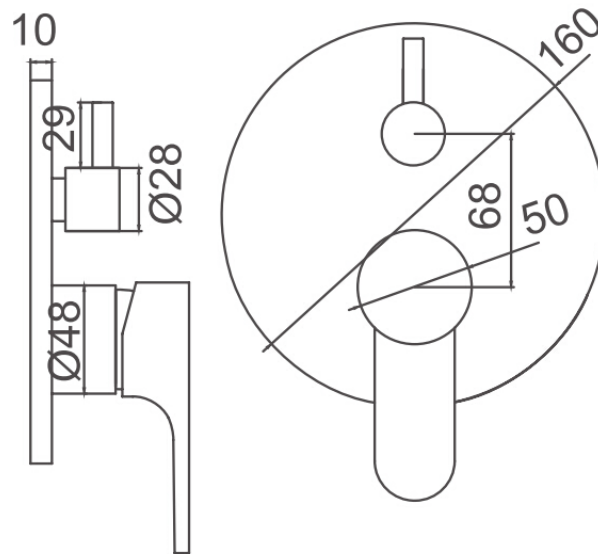

# Phoenix

DESIGNED FOR YOU

Technical Data Sheet

Range: Brassware JZ Series

Type: JZ Single Lever Manual Valve with Diverter

Code: JZ023

Version/Date: v1 06/16

Notes: Drawings may not be to scale. All dimensions in mm unless otherwise stated. Information correct at time of printing but subject to change at any time.