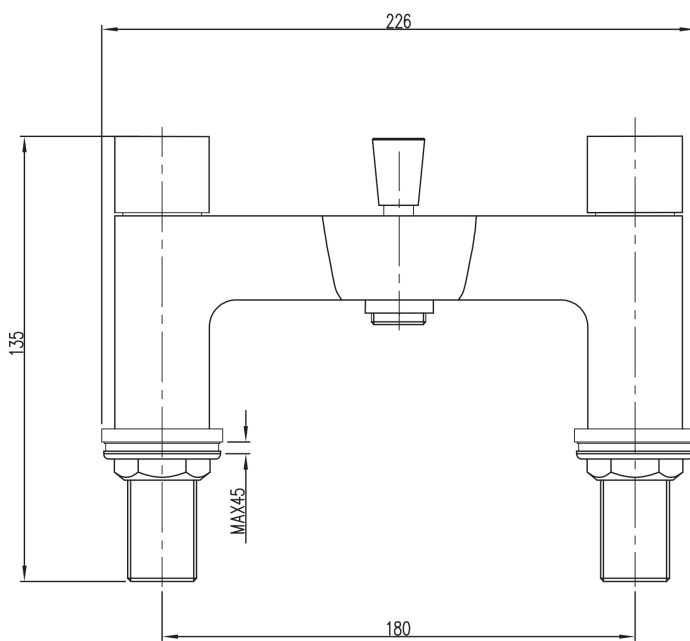

Phoenix

DESIGNED FOR YOU

Technical Data Sheet

Range: Brassware - Jina
 Type: Bath Shower Mixer
 Code: JI019
 Version/Date: v1 1/17

Information:

0.2Bar(L/min)	0.5Bar(L/min)	1Bar(L/min)	2Bar(L/min)	3Bar(L/min)
6.4	10.4	14.0	21.2	26.2

Notes: Drawings may not be to scale. All dimensions in mm unless otherwise stated. Information correct at time of printing but subject to change at any time.