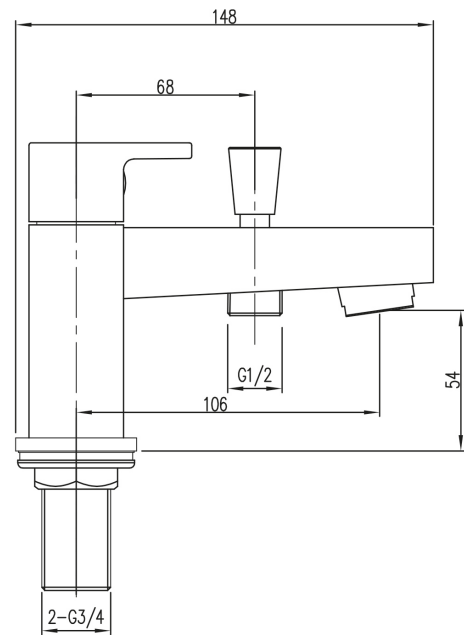

Phoenix

DESIGNED FOR YOU

Technical Data Sheet

Range: Brassware - Jina
 Type: Bath Shower Mixer
 Code: JI019
 Version/Date: v1 1/17

Information:

0.2Bar(L/min)	0.5Bar(L/min)	1Bar(L/min)	2Bar(L/min)	3Bar(L/min)
6.4	10.4	14.0	21.2	26.2

Notes: Drawings may not be to scale. All dimensions in mm unless otherwise stated. Information correct at time of printing but subject to change at any time.