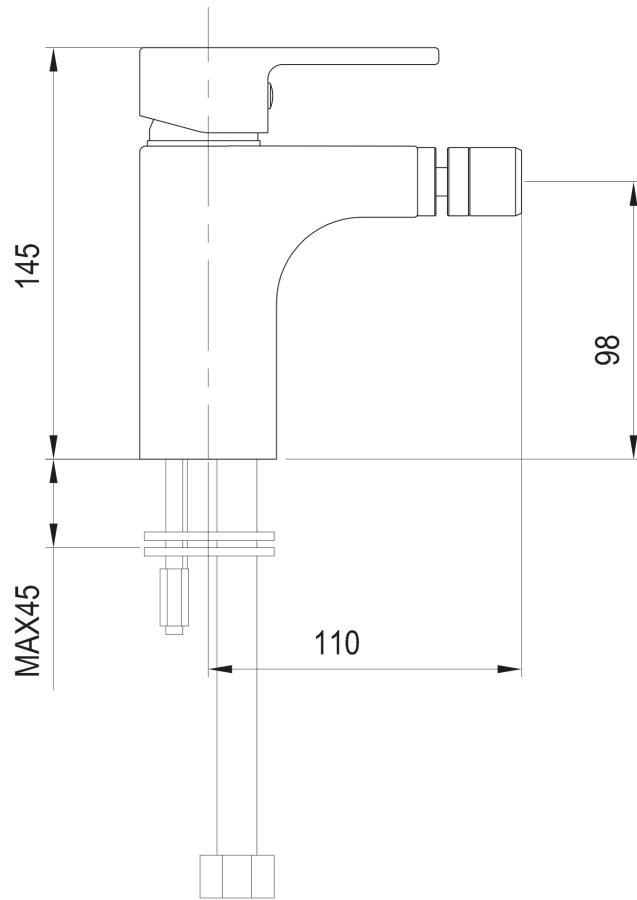

Phoenix

DESIGNED FOR YOU

Technical Data Sheet

Range:	Brassware - Jina
Type:	Bidet Mono Mixer
Code:	J1011
Version/Date:	v1 11/16

Information:

0.2Bar(L/min)	0.5Bar(L/min)	1Bar(L/min)	2Bar(L/min)	3Bar(L/min)
3.6	5.6	8.1	11.6	14.3

Notes: Drawings may not be to scale. All dimensions in mm unless otherwise stated. Information correct at time of printing but subject to change at any time.