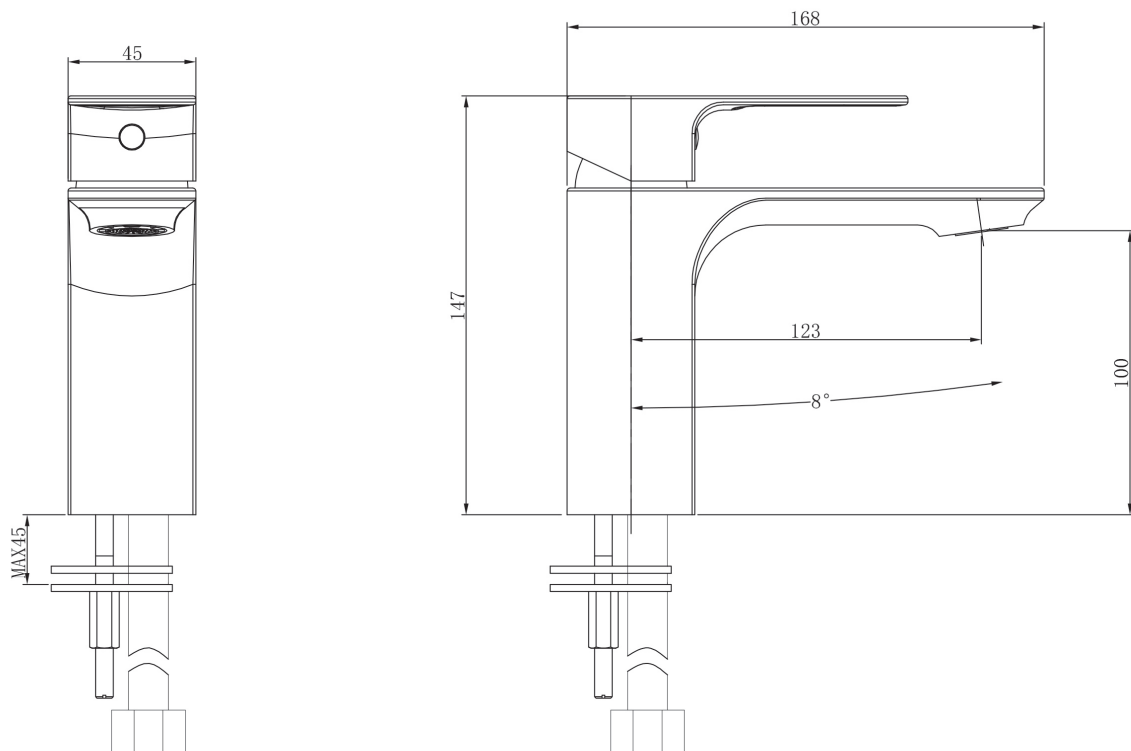

Phoenix

DESIGNED FOR YOU

Technical Data Sheet

Range: Brassware - Jina
Type: Basin Mono Mixer
Code: JI009
Version/Date: v1 11/16

Information:

Finishes:

Chrome

Guarantee/Aftercare: During installation extra care must be taken to avoid damaging the fittings. We provide a guarantee against faulty manufacture or materials (excluding serviceable parts), providing they have been installed, cared for and used in accordance with our instructions and good plumbing practice. We recommend that all brassware is installed to allow access to serviceable parts as we cannot accept responsibility in the event that access is required.

Notes: Drawings may not be to scale. All dimensions in mm unless otherwise stated. Information correct at time of printing but subject to change at any time.