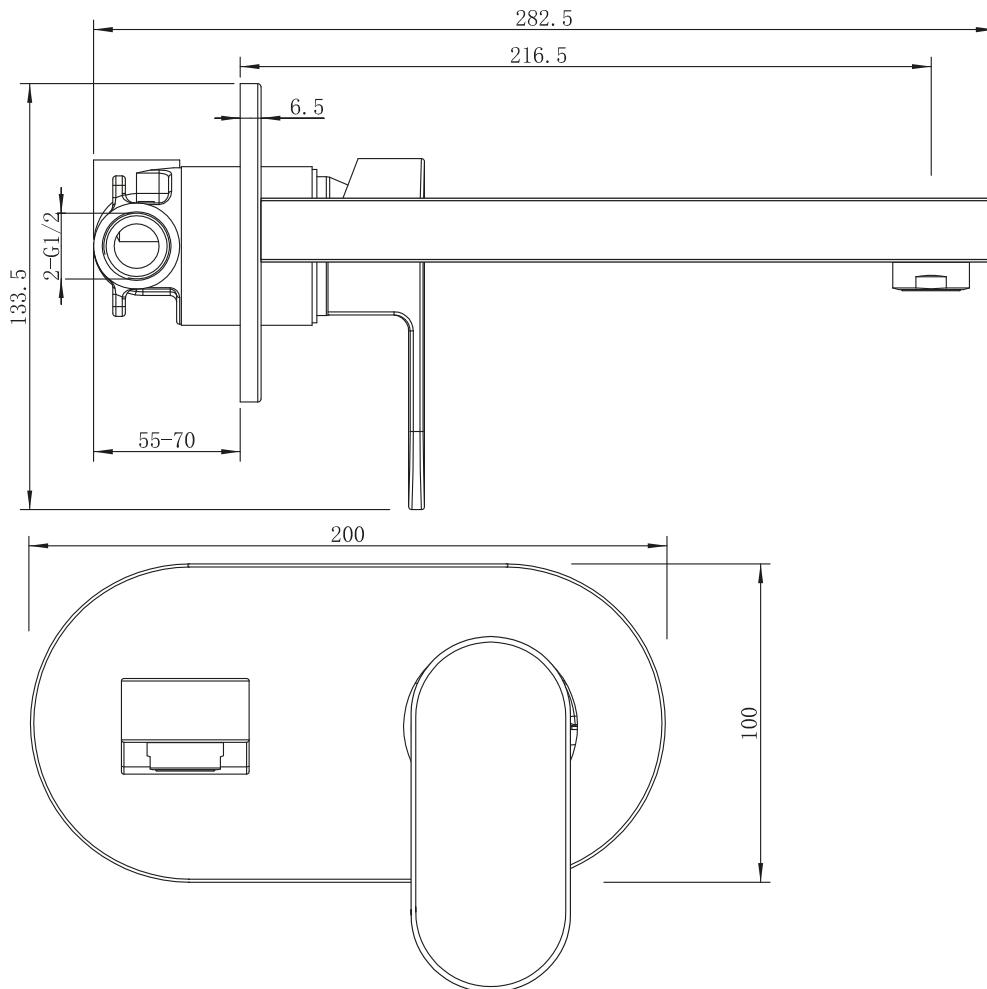

Phoenix

DESIGNED FOR YOU

Technical Data Sheet

Range: Brassware - Jina
 Type: 2 Hole Wall Basin Mixer
 Code: JI006
 Version/Date: v2 12/17

Information:

0.2Bar(L/min)	0.5Bar(L/min)	1Bar(L/min)	2Bar(L/min)	3Bar(L/min)
1.8	3.0	4.4	5.2	5.0

Notes: Drawings may not be to scale. All dimensions in mm unless otherwise stated. Information correct at time of printing but subject to change at any time.