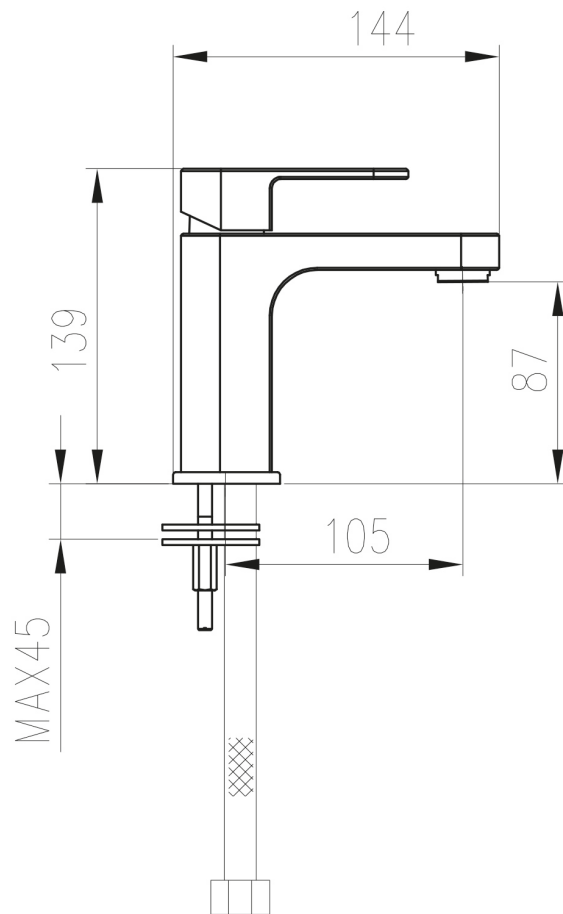

# Phoenix

DESIGNED FOR YOU

Technical Data Sheet

Range: Brassware - Jina  
 Type: Mini Basin Mono Mixer  
 Code: JI004  
 Version/Date: v1 11/16

#### Information:

| 0.2Bar(L/min) | 0.5Bar(L/min) | 1Bar(L/min) | 2Bar(L/min) | 3Bar(L/min) |
|---------------|---------------|-------------|-------------|-------------|
| 1.8           | 3.0           | 4.4         | 5.2         | 5.0         |

Notes: Drawings may not be to scale. All dimensions in mm unless otherwise stated. Information correct at time of printing but subject to change at any time.