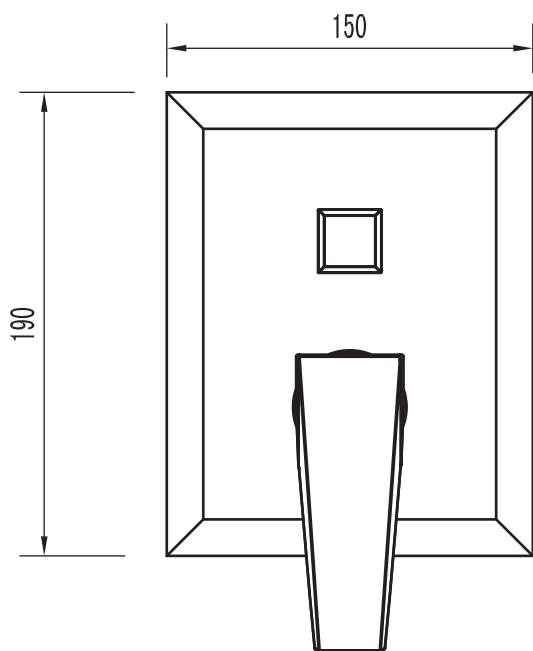

Phoenix

DESIGNED FOR YOU

Technical Data Sheet

Range: Brassware

Type: ID Range - Bath & Shower Valve Twin Function

Code: ID023

Version/Date: v2 07/17

Information:

Notes: Drawings may not be to scale. All dimensions in mm unless otherwise stated. Information correct at time of printing but subject to change at any time.