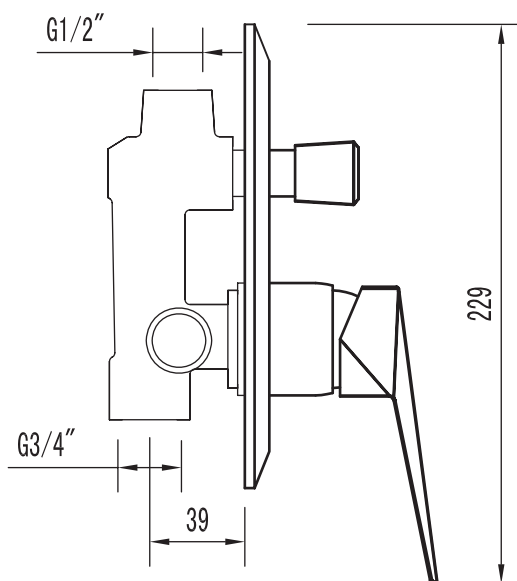

Phoenix

DESIGNED FOR YOU

Technical Data Sheet

Range: Brassware

Type: ID Range - Bath & Shower Valve Twin Function

Code: ID023

Version/Date: v2 07/17

Information:

Notes: Drawings may not be to scale. All dimensions in mm unless otherwise stated. Information correct at time of printing but subject to change at any time.