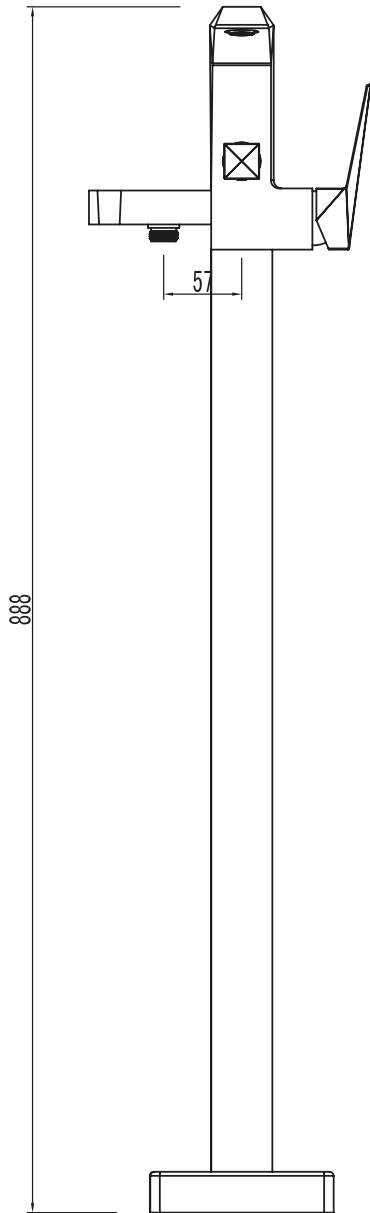

Phoenix

DESIGNED FOR YOU

Technical Data Sheet

Range: Brassware

Type: Heidi Range - Freestanding Bath Shower Mixer

Code: ID020

Version/Date: v2 07/17

Information:

0.2Bar(L/min)	0.5Bar(L/min)	1Bar(L/min)	2Bar(L/min)	3Bar(L/min)
4.2	6.8	9.6	14.1	17.4

Finishes:

Chrome

Guarantee/Aftercare: During installation extra care must be taken to avoid damaging the fittings. We provide a guarantee against faulty manufacture or materials (excluding serviceable parts), providing they have been installed, cared for and used in accordance with our instructions and good plumbing practice. We recommend that all brassware is installed to allow access to serviceable parts as we cannot accept responsibility in the event that access is required.

Notes: Drawings may not be to scale. All dimensions in mm unless otherwise stated. Information correct at time of printing but subject to change at any time.