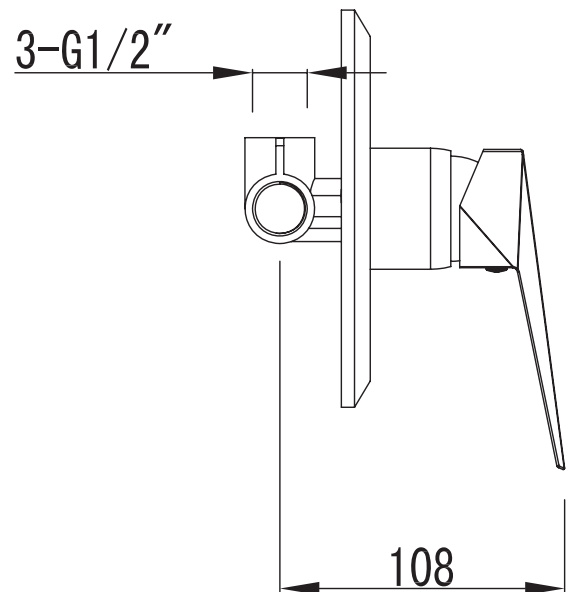

# Phoenix

DESIGNED FOR YOU

Technical Data Sheet

Range: Brassware

Type: ID Range - Bath & Shower Valve Single Function

Code: ID018

Version/Date: v2 07/17

Notes: Drawings may not be to scale. All dimensions in mm unless otherwise stated. Information correct at time of printing but subject to change at any time.