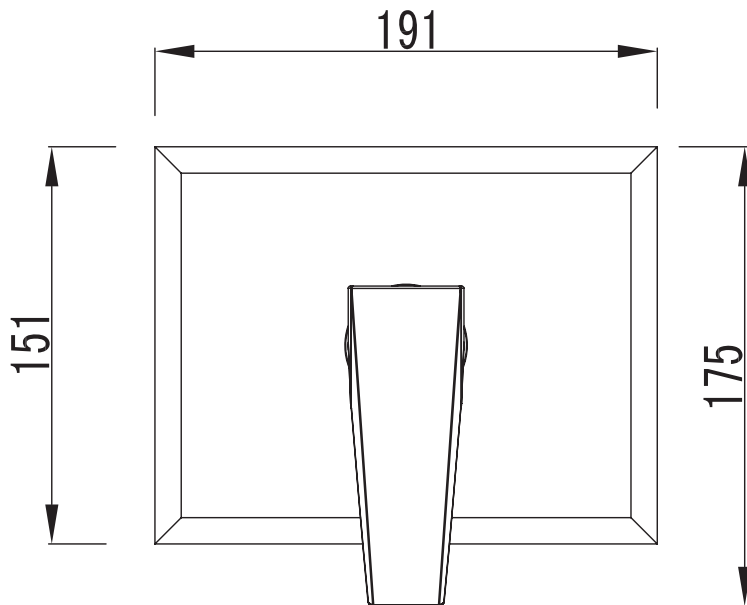

# Phoenix

DESIGNED FOR YOU

Technical Data Sheet

Range: Brassware

Type: ID Range - Bath & Shower Valve Single Function

Code: ID018

Version/Date: v2 07/17

Notes: Drawings may not be to scale. All dimensions in mm unless otherwise stated. Information correct at time of printing but subject to change at any time.