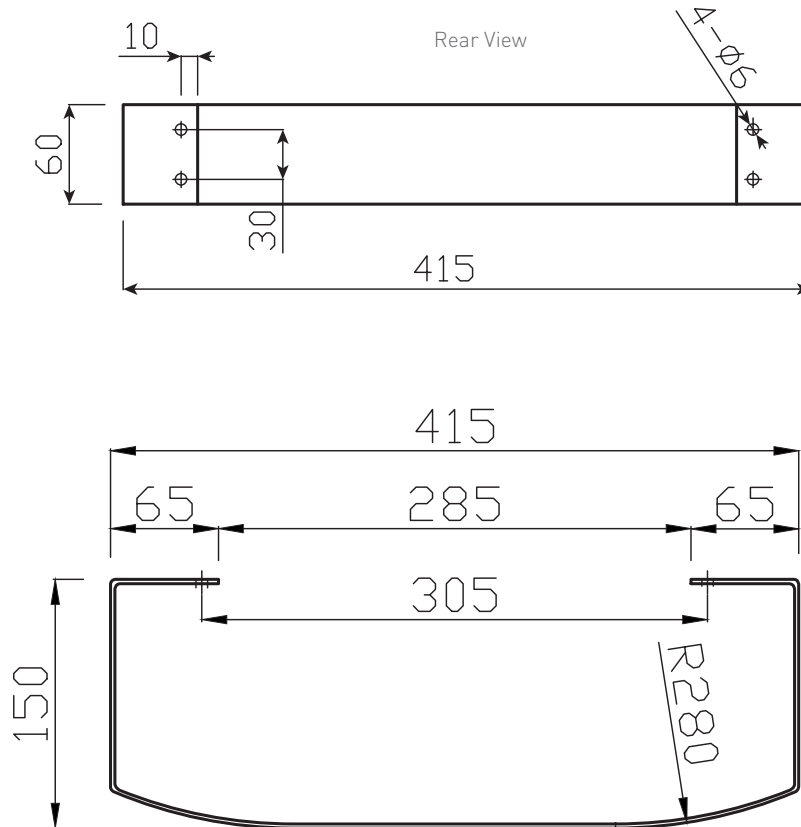

Phoenix

DESIGNED FOR YOU

Technical Data Sheet

Range: Radiators
 Type: Chrome Towel Rail
 Code: HR008
 Version/Date: v1 04/17

Information:

Finishes:

Chrome

Guarantee/Aftercare: During installation extra care must be taken to avoid damaging the fittings. We provide a guarantee against faulty manufacture or materials (excluding serviceable parts), providing they have been installed, cared for and used in accordance with our instructions and good plumbing practice. All products installed in a commercial environment carry a 12 month guarantee. We cannot be held responsible for the use of incorrect dimensions shown for first fix without the actual products on site. All dimensions stated are nominal and are subject to manufacturing tolerances.

Notes: Drawings may not be to scale. All dimensions in mm unless otherwise stated. Information correct at time of printing but subject to change at any time.