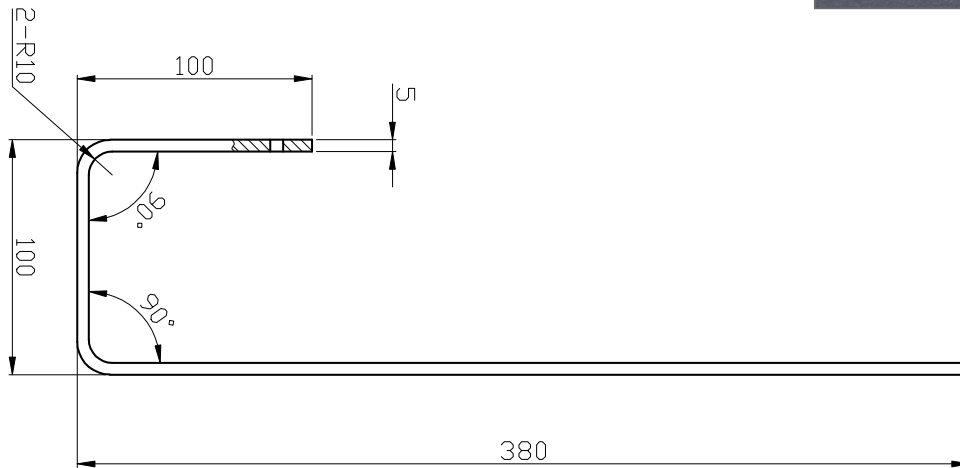

Phoenix

DESIGNED FOR YOU

Technical Data Sheet

Range:	Radiators
Type:	Chrome Towel Rail
Code:	HR005
Version/Date:	v3 11/16

Information:

Finishes:

Chrome

Guarantee/Aftercare: During installation extra care must be taken to avoid damaging the fittings. We provide a guarantee against faulty manufacture or materials (excluding serviceable parts), providing they have been installed, cared for and used in accordance with our instructions and good plumbing practice. All products installed in a commercial environment carry a 12 month guarantee. We cannot be held responsible for the use of incorrect dimensions shown for first fix without the actual products on site. All dimensions stated are nominal and are subject to manufacturing tolerances.

Notes: Drawings may not be to scale. All dimensions in mm unless otherwise stated. Information correct at time of printing but subject to change at any time.