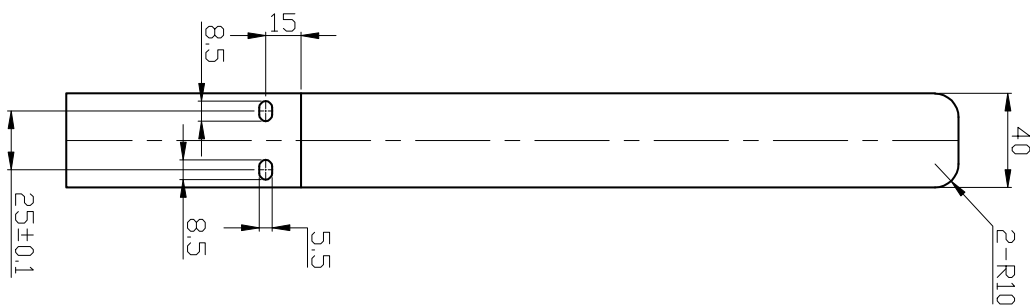

Phoenix

DESIGNED FOR YOU

Technical Data Sheet

Range:	Radiators
Type:	Chrome Towel Rail
Code:	HR005
Version/Date:	v3 11/16

Information:

Finishes:

Chrome

Guarantee/Aftercare: During installation extra care must be taken to avoid damaging the fittings. We provide a guarantee against faulty manufacture or materials (excluding serviceable parts), providing they have been installed, cared for and used in accordance with our instructions and good plumbing practice. All products installed in a commercial environment carry a 12 month guarantee. We cannot be held responsible for the use of incorrect dimensions shown for first fix without the actual products on site. All dimensions stated are nominal and are subject to manufacturing tolerances.

Notes: Drawings may not be to scale. All dimensions in mm unless otherwise stated. Information correct at time of printing but subject to change at any time.