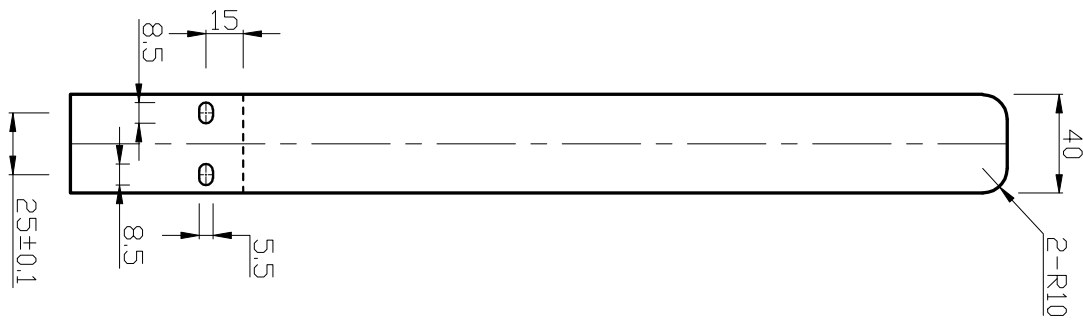

# Phoenix

DESIGNED FOR YOU

Technical Data Sheet

Range: Radiators  
Type: Chrome Towel Rail  
Code: HR004  
Version/Date: v1 01/17

Rear View

Notes: Drawings may not be to scale. All dimensions in mm unless otherwise stated. Information correct at time of printing but subject to change at any time.