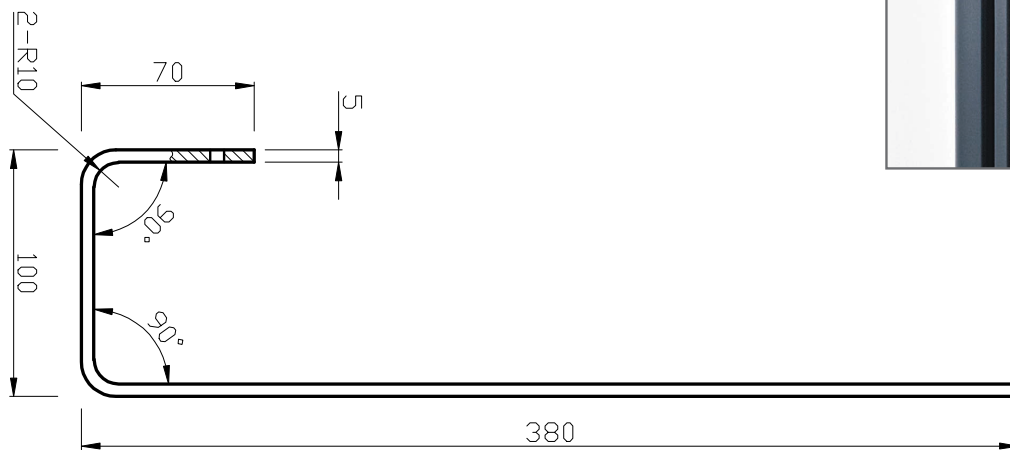

# Phoenix

DESIGNED FOR YOU

Technical Data Sheet

Range: Radiators  
Type: Chrome Towel Rail  
Code: HR004  
Version/Date: v1 01/17

Rear View

Notes: Drawings may not be to scale. All dimensions in mm unless otherwise stated. Information correct at time of printing but subject to change at any time.