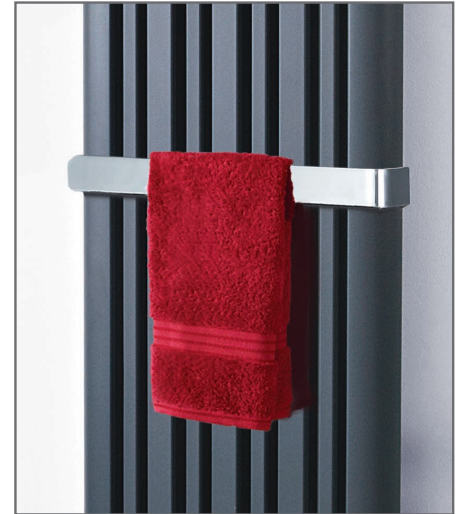

# Phoenix

DESIGNED FOR YOU

Technical Data Sheet

Range: Radiators  
Type: Chrome Towel Rail  
Code: HR004  
Version/Date: v1 01/17

Rear View