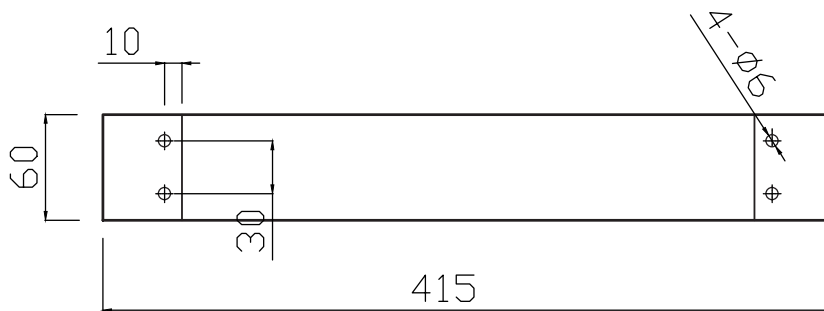

Phoenix

DESIGNED FOR YOU

Technical Data Sheet

Range: Radiators
 Type: Chrome Towel Rail
 Code: HR002
 Version/Date: v1 04/17

Rear View

Information:

Finishes:

Chrome

Notes: Drawings may not be to scale. All dimensions in mm unless otherwise stated. Information correct at time of printing but subject to change at any time.