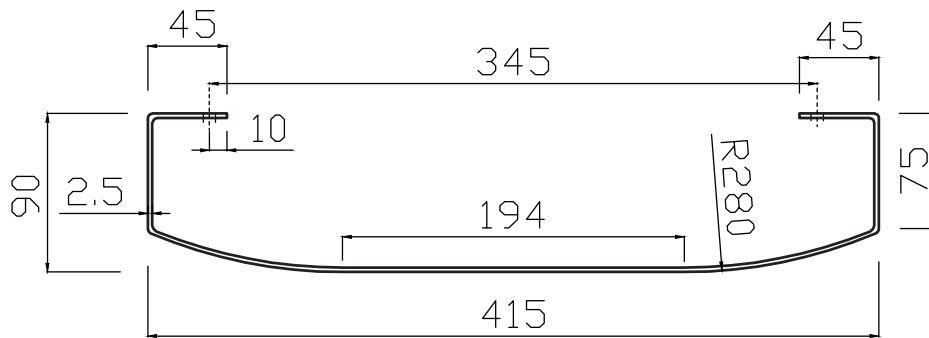

Phoenix

DESIGNED FOR YOU

Technical Data Sheet

Range: Radiators
 Type: Chrome Towel Rail
 Code: HR002
 Version/Date: v1 04/17

Rear View

Information:

Finishes:

Chrome

Notes: Drawings may not be to scale. All dimensions in mm unless otherwise stated. Information correct at time of printing but subject to change at any time.