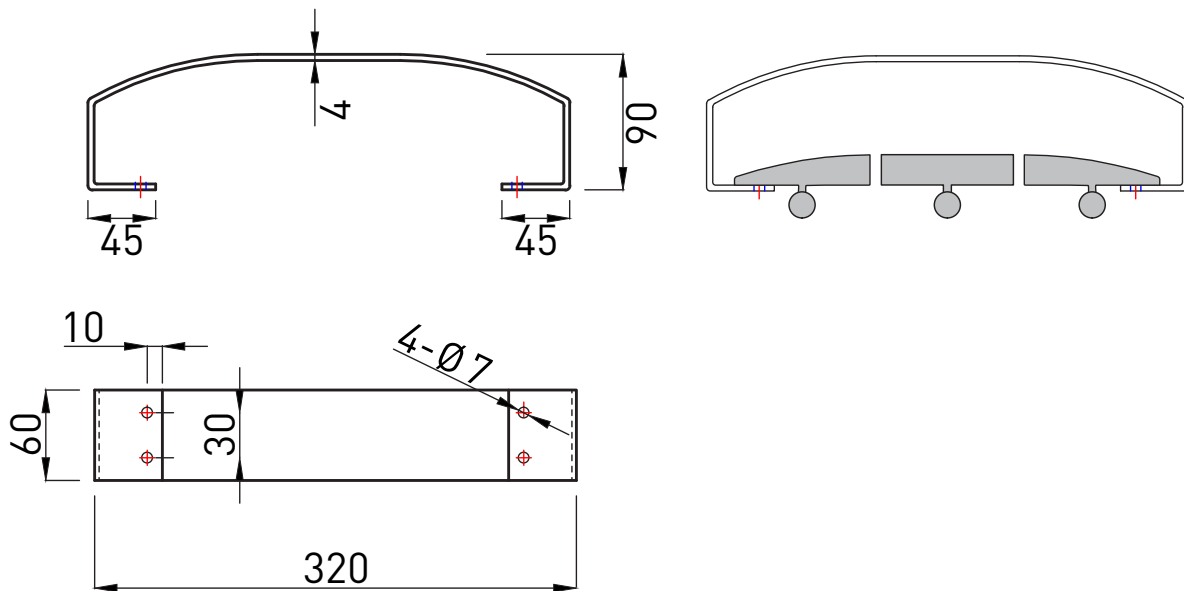

Phoenix

DESIGNED FOR YOU

Technical Data Sheet

Range: Radiators
 Type: Chrome Towel Rail
 Code: HR001
 Version/Date: v1 01/17

Rear View

Information:

Finishes:

Chrome

Notes: Drawings may not be to scale. All dimensions in mm unless otherwise stated. Information correct at time of printing but subject to change at any time.