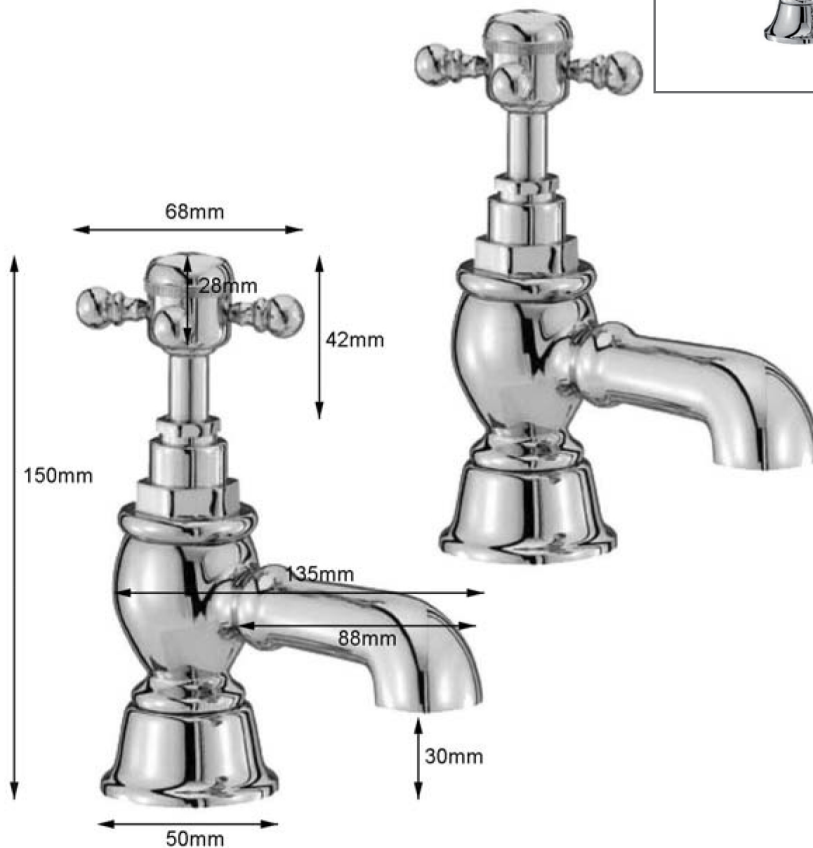

Phoenix

DESIGNED FOR YOU

Technical Data Sheet

Range: Brassware

Type: HF Bath Taps

Code: HF003

Version/Date: v2 09/16

Information:

Notes: Drawings may not be to scale. All dimensions in mm unless otherwise stated. Information correct at time of printing but subject to change at any time.