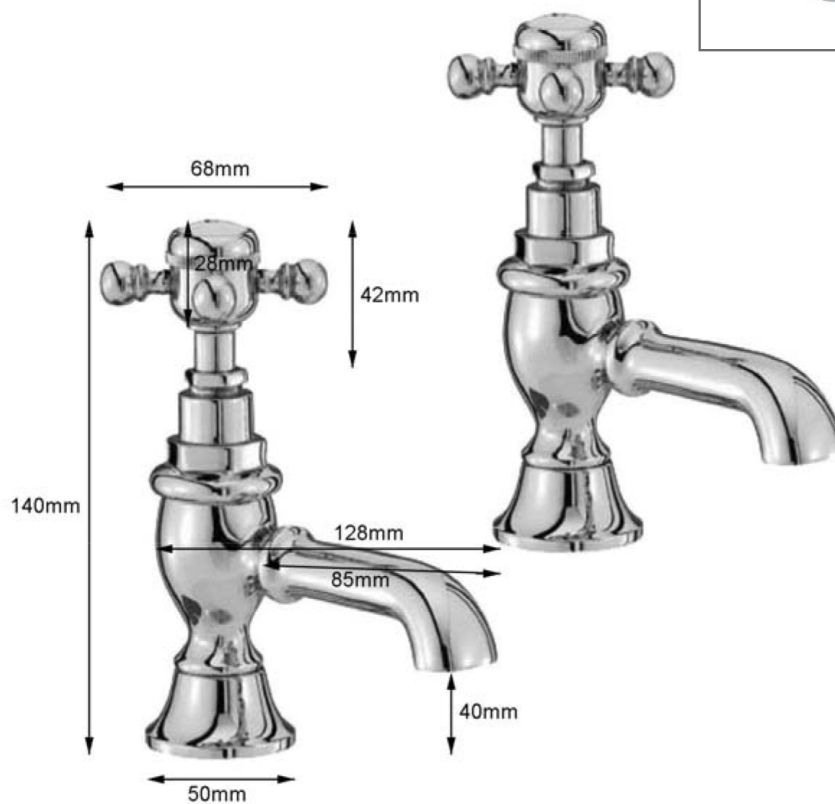

Phoenix

DESIGNED FOR YOU

Technical Data Sheet

Range: Brassware

Type: HF Basin Taps

Code: HF001

Version/Date: v2 09/16

Information:

Notes: Drawings may not be to scale. All dimensions in mm unless otherwise stated. Information correct at time of printing but subject to change at any time.