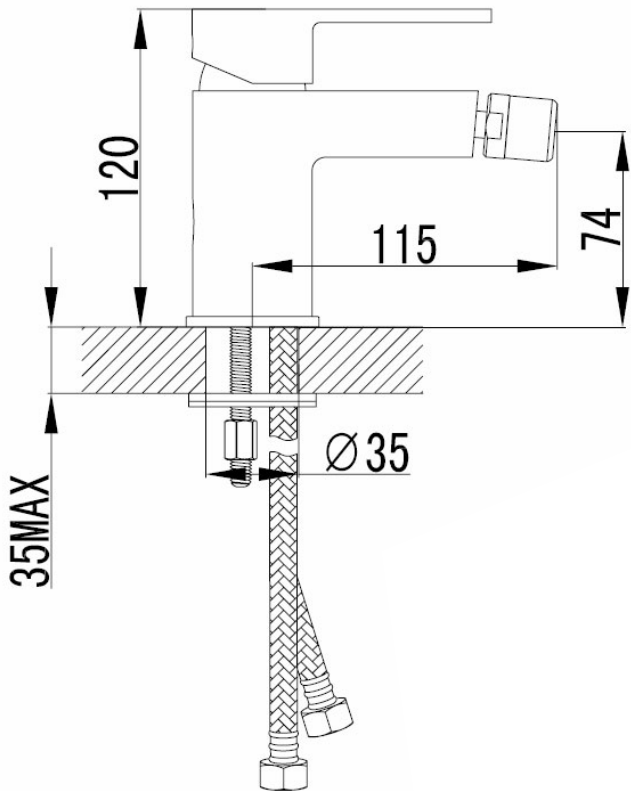

# Phoenix

DESIGNED FOR YOU

Technical Data Sheet

Range: Brassware - Taps

Type: FX Range - Bidet mixer

Code: FX011

Version/Date: v1

Notes: Drawings may not be to scale. All dimensions in mm unless otherwise stated. Information correct at time of printing but subject to change at any time.