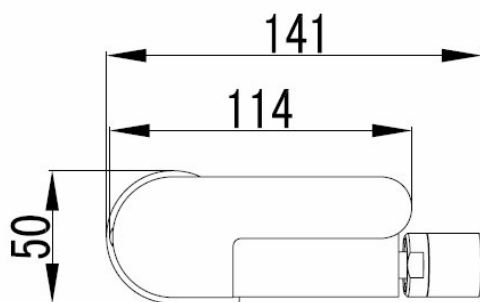

# Phoenix

DESIGNED FOR YOU

Technical Data Sheet

Range: Brassware - Taps

Type: FX Range - Bidet mixer

Code: FX011

Version/Date: v1

Notes: Drawings may not be to scale. All dimensions in mm unless otherwise stated. Information correct at time of printing but subject to change at any time.