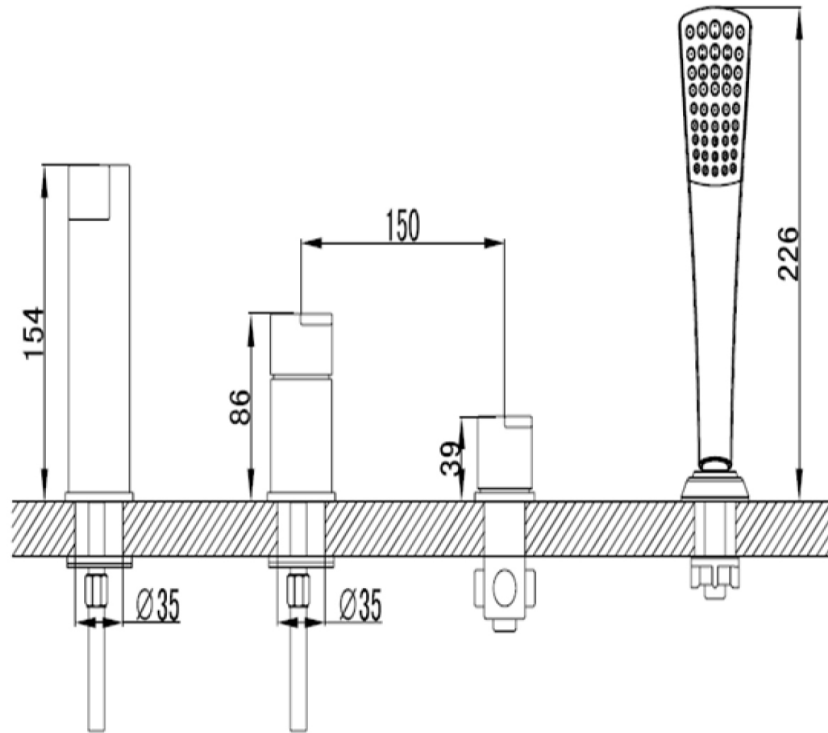

Phoenix

DESIGNED FOR YOU

Technical Data Sheet

Range: Brassware
 Type: Foxie 4 Hole Bath Shower Mixer
 Code: FX010
 Version/Date: v3 08/19

Information:

We recommend that, due to the cartridge location, this tap is installed to allow service access from under the bath.

Finishes:

0.2Bar(L/min)	0.5Bar(L/min)	1Bar(L/min)	2Bar(L/min)	3Bar(L/min)
3.7	6	8.9	12.9	15.8

Guarantee/Aftercare: During installation extra care must be taken to avoid damaging the fittings. We provide a guarantee against faulty manufacture or materials (excluding serviceable parts), providing they have been installed, cared for and used in accordance with our instructions and good plumbing practice. We recommend that all brassware is installed to allow access to serviceable parts as we cannot accept responsibility in the event that access is required.

Notes: Drawings may not be to scale. All dimensions in mm unless otherwise stated. Information correct at time of printing but subject to change at any time.