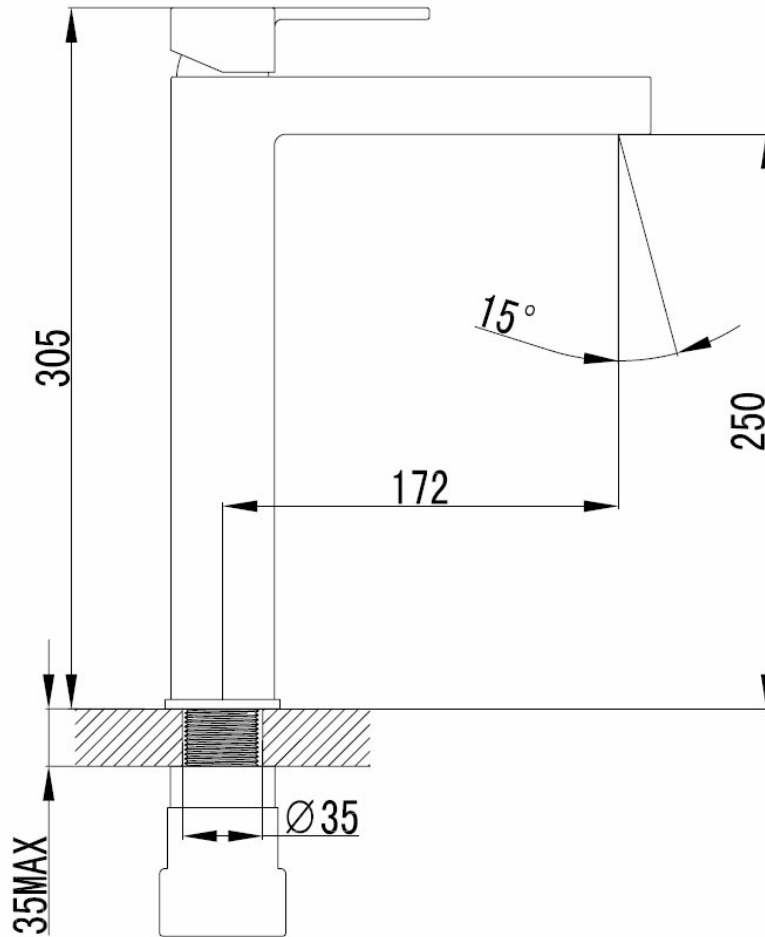

# Phoenix

DESIGNED FOR YOU

Technical Data Sheet

Range: Brassware - Taps

Type: Foxie Range - Tall basin mixer

Code: FX005

Version/Date: v1 08/18

## Information:

0.2Bar(L/min)	0.5Bar(L/min)	1Bar(L/min)	2Bar(L/min)	3Bar(L/min)
		5.8		14.2

Notes: Drawings may not be to scale. All dimensions in mm unless otherwise stated. Information correct at time of printing but subject to change at any time.