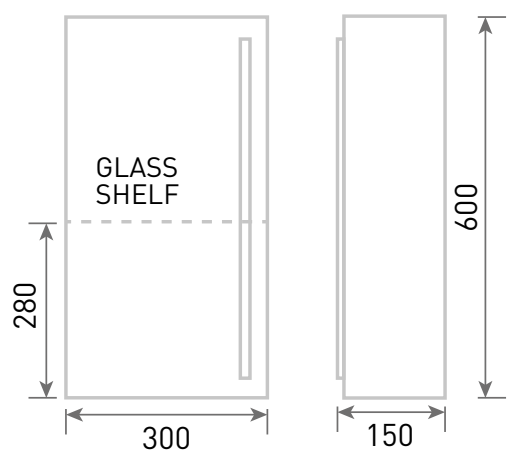

Range: Furniture
Type: Konnex Semi Column
Code: FU608 FU618 FU628 FU638 FU648 FU658 FU668
Version/Date: v3 02/21

Information:
 Glass Shelf
 Soft-close door
 Universal Opening

Guarantee/Aftercare: During installation extra care must be taken to avoid damaging the fittings. We provide a guarantee against faulty manufacture or materials (excluding serviceable parts), providing they have been installed, cared for and used in accordance with our instructions and good plumbing practice.