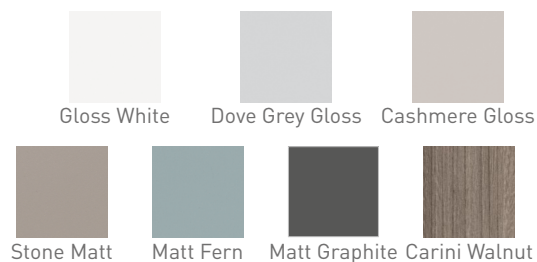

Finishes:

Phoenix Whirlpools Ltd. Unit 8, Leeds 27 Industrial Estate, Bruntcliffe Ave. Morley, Leeds LS27 0LL

Tel: 0113 201 2260 Email: sales@phoenix-uk.com Web: www.phoenix-uk.com