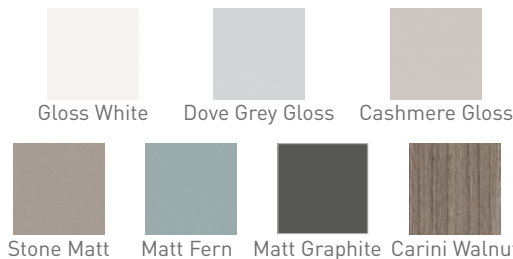

Unit Colours: