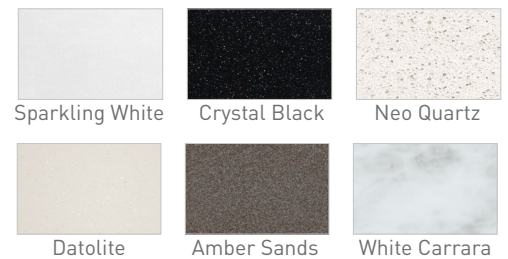

Worktops:

Phoenix Whirlpools Ltd. Unit 8, Leeds 27 Industrial Estate, Bruntcliffe Ave. Morley, Leeds LS27 0LL

Tel: 0113 201 2260 Email: sales@phoenix-uk.com Web: www.phoenix-uk.com