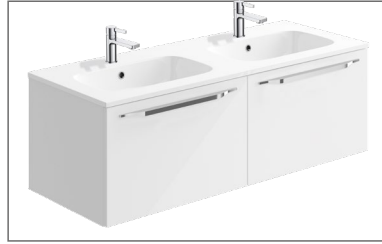

Range: Furniture

Type: Konnex 120 Wall Hung Units

Code: Basin=FU603-FU663 NH/TH Worktop=N100113-N100713

Version/Date: v4 02/21

WORKTOP  
OPTION

**Information:**

Mineral cast Basin or Worktop  
Soft-close drawer