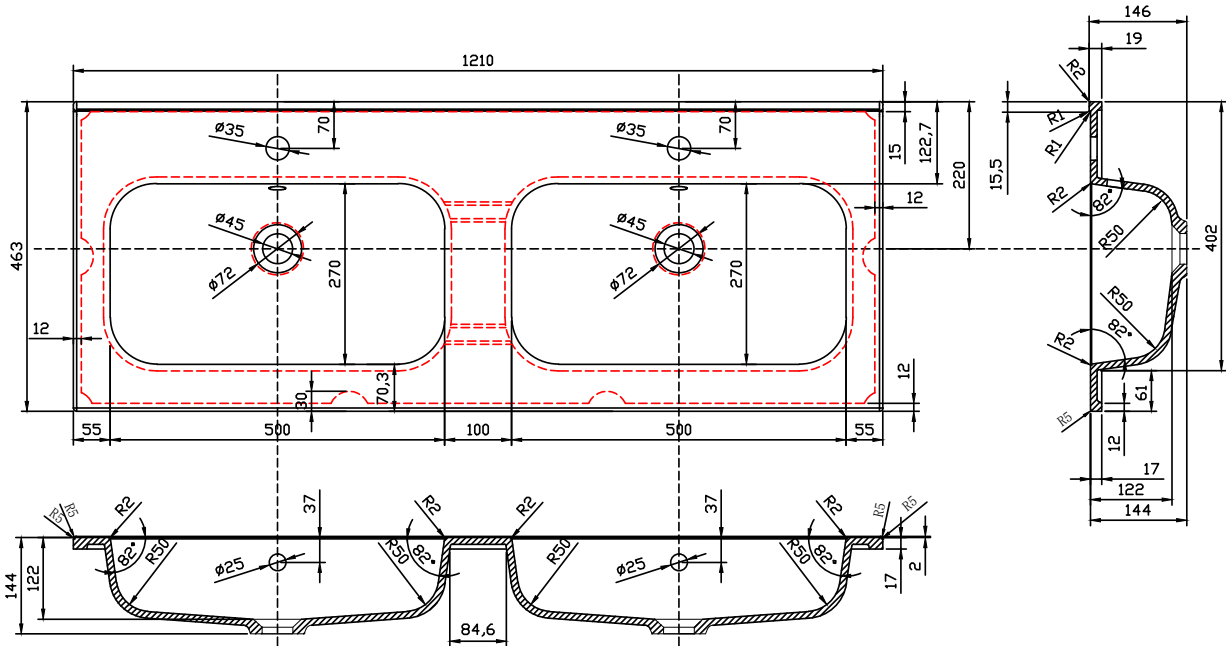

Range: Furniture

Type: Konnex 120 Wall Hung Units

Code: Basin=FU603-FU663 NH/TH Worktop=N100113-N100713

Version/Date: v4 02/21

WORKTOP  
OPTION

**Information:**

Mineral cast Basin or Worktop  
Soft-close drawer