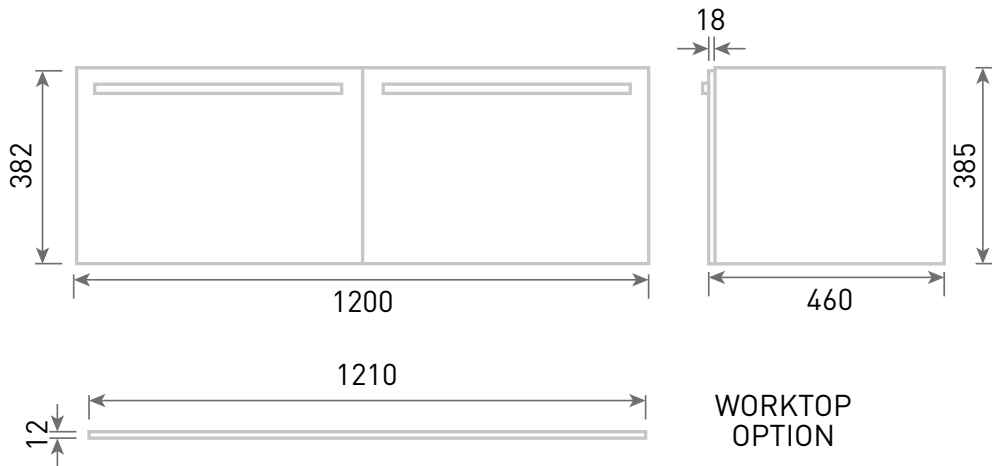

Range: Furniture

Type: Konnex 120 Wall Hung Units

Code: Basin=FU603-FU663 NH/TH Worktop=N100113-N100713

Version/Date: v4 02/21

WORKTOP  
OPTION

**Information:**

Mineral cast Basin or Worktop  
Soft-close drawer