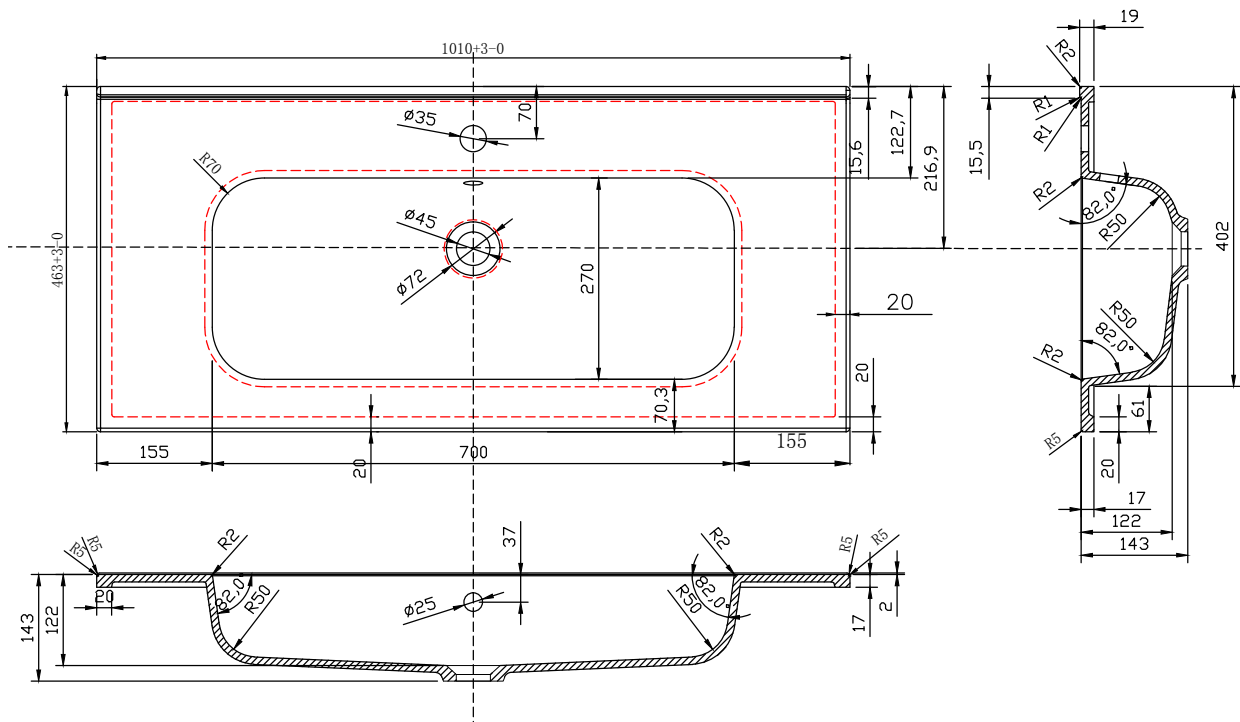

Range: Furniture

Type: Konnex 100 Wall Hung Units

Code: Basin=FU602-FU662 NH/TH Worktop=N100110-N100710

Version/Date: v4 02/21

**Information:**  
Mineral cast Basin or Worktop  
Soft-close drawer

**Guarantee/Aftercare:** During installation extra care must be taken to avoid damaging the fittings. We provide a guarantee against faulty manufacture or materials (excluding serviceable parts), providing they have been installed, cared for and used in accordance with our instructions and good plumbing practice.