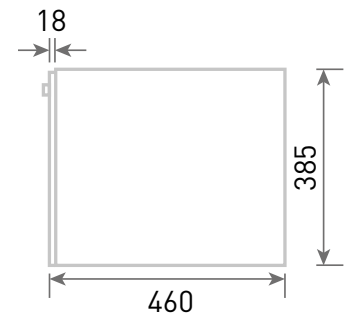

Range: Furniture

Type: Konnex 100 Wall Hung Units

Code: Basin=FU602-FU662 NH/TH Worktop=N100110-N100710

Version/Date: v4 02/21

**Information:**  
Mineral cast Basin or Worktop  
Soft-close drawer

**Guarantee/Aftercare:** During installation extra care must be taken to avoid damaging the fittings. We provide a guarantee against faulty manufacture or materials (excluding serviceable parts), providing they have been installed, cared for and used in accordance with our instructions and good plumbing practice.