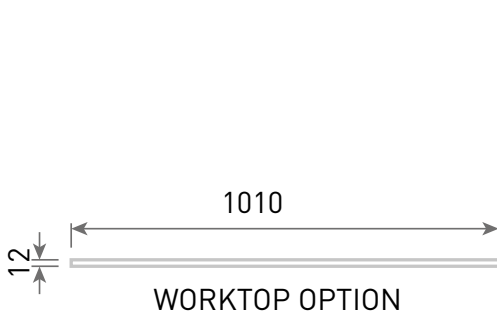

Range: Furniture

Type: Konnex 100 Wall Hung Units

Code: Basin=FU602-FU662 NH/TH Worktop=N100110-N100710

Version/Date: v4 02/21

**Information:**  
Mineral cast Basin or Worktop  
Soft-close drawer

**Guarantee/Aftercare:** During installation extra care must be taken to avoid damaging the fittings. We provide a guarantee against faulty manufacture or materials (excluding serviceable parts), providing they have been installed, cared for and used in accordance with our instructions and good plumbing practice.