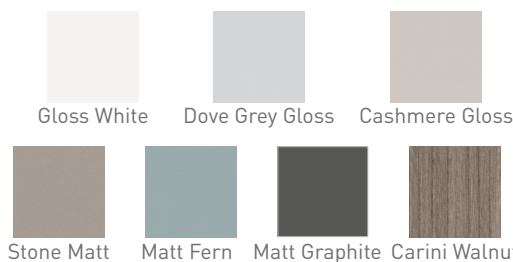

Unit Colours: