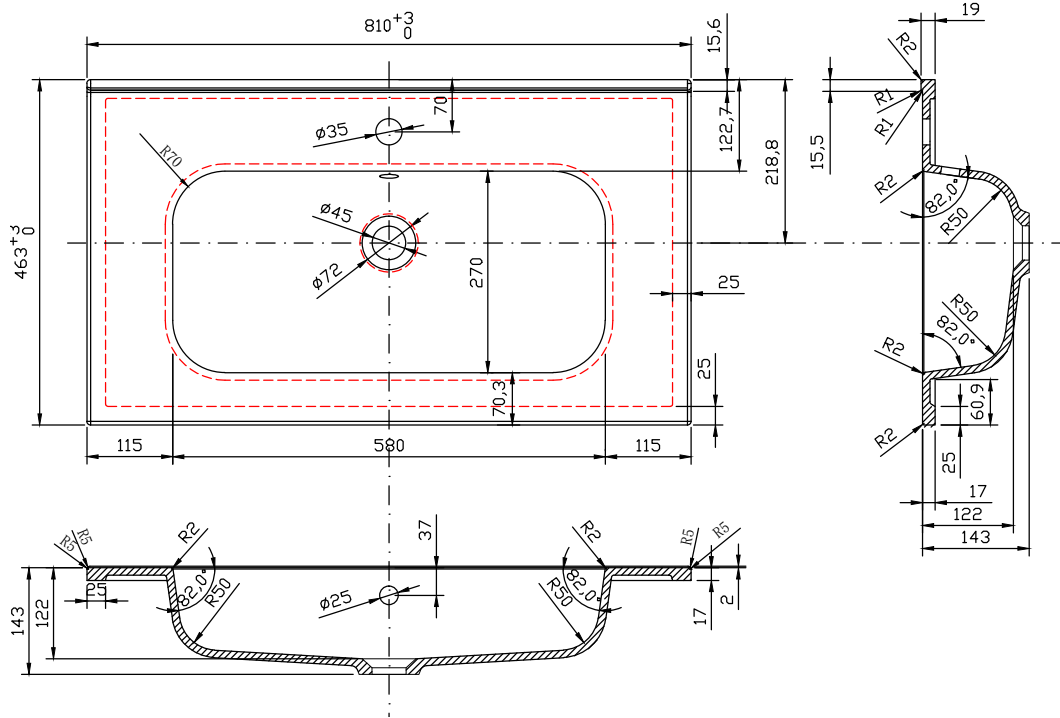

Range: Furniture

Type: Konnex 80 Wall Hung Units

Code: Basin=FU601-FU661 NH/TH Worktop=N100108-N100708

Version/Date: v4 02/21

Information:
Mineral cast Basin or Worktop
Soft-close drawer

Guarantee/Aftercare: During installation extra care must be taken to avoid damaging the fittings. We provide a guarantee against faulty manufacture or materials (excluding serviceable parts), providing they have been installed, cared for and used in accordance with our instructions and good plumbing practice.