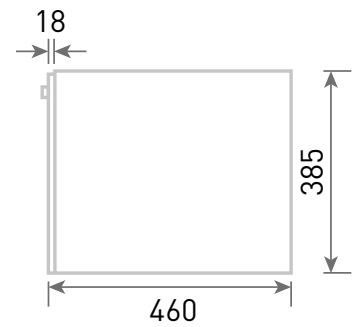

Range: Furniture

Type: Konnex 80 Wall Hung Units

Code: Basin=FU601-FU661 NH/TH Worktop=N100108-N100708

Version/Date: v4 02/21

Information:
Mineral cast Basin or Worktop
Soft-close drawer

Guarantee/Aftercare: During installation extra care must be taken to avoid damaging the fittings. We provide a guarantee against faulty manufacture or materials (excluding serviceable parts), providing they have been installed, cared for and used in accordance with our instructions and good plumbing practice.