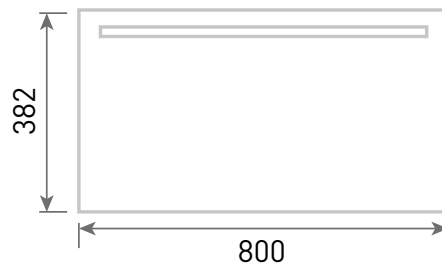

Range: Furniture

Type: Konnex 80 Wall Hung Units

Code: Basin=FU601-FU661 NH/TH Worktop=N100108-N100708

Version/Date: v4 02/21

Information:
Mineral cast Basin or Worktop
Soft-close drawer

Guarantee/Aftercare: During installation extra care must be taken to avoid damaging the fittings. We provide a guarantee against faulty manufacture or materials (excluding serviceable parts), providing they have been installed, cared for and used in accordance with our instructions and good plumbing practice.