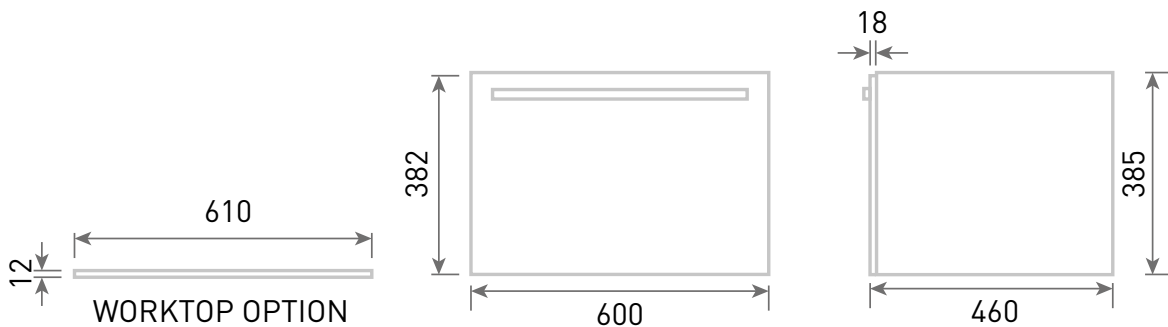

Range: Furniture

Type: Konnex 60 Wall Hung Units

Code: Basin=FU600-FU660 NH/TH Worktop=N100106-N100706

Version/Date: v4 02/21

BASIN OPTION

Information:

Mineral cast Basin or Worktop
Soft-close drawer

Guarantee/Aftercare: During installation extra care must be taken to avoid damaging the fittings. We provide a guarantee against faulty manufacture or materials (excluding serviceable parts), providing they have been installed, cared for and used in accordance with our instructions and good plumbing practice.