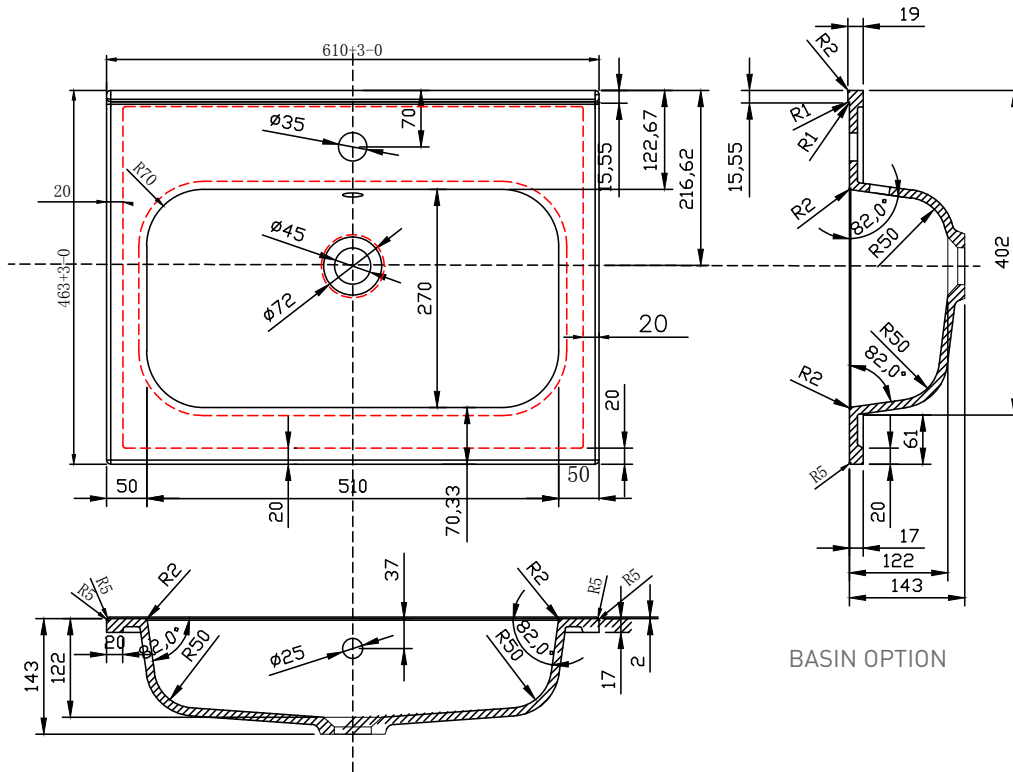

Range: Furniture

Type: Konnex 60 Wall Hung Units

Code: Basin=FU600-FU660 NH/TH Worktop=N100106-N100706

Version/Date: v4 02/21

BASIN OPTION

Information:

Mineral cast Basin or Worktop
Soft-close drawer

Guarantee/Aftercare: During installation extra care must be taken to avoid damaging the fittings. We provide a guarantee against faulty manufacture or materials (excluding serviceable parts), providing they have been installed, cared for and used in accordance with our instructions and good plumbing practice.