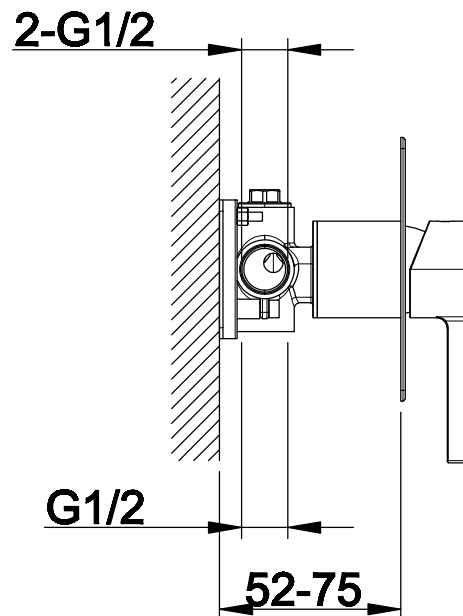

# Phoenix

DESIGNED FOR YOU

Technical Data Sheet

Range: Brassware

Type: FE Bath Shower Valve

Code: FE018

Version/Date: v1 09/16

Information:

Notes: Drawings may not be to scale. All dimensions in mm unless otherwise stated. Information correct at time of printing but subject to change at any time.