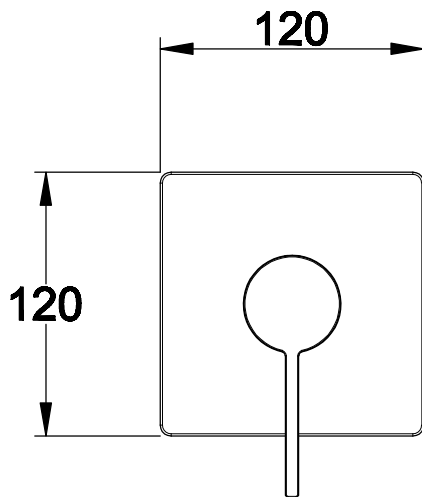

# Phoenix

DESIGNED FOR YOU

Technical Data Sheet

Range: Brassware

Type: FE Bath Shower Valve

Code: FE018

Version/Date: v1 09/16

Information:

Notes: Drawings may not be to scale. All dimensions in mm unless otherwise stated. Information correct at time of printing but subject to change at any time.