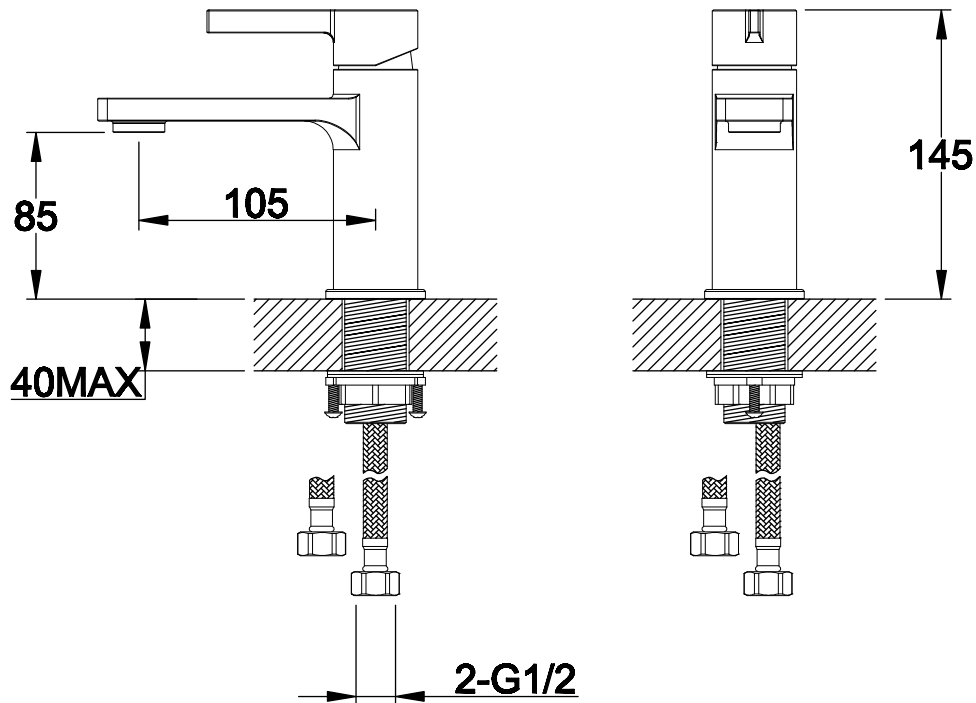

Phoenix

DESIGNED FOR YOU

Technical Data Sheet

Range: Brassware
Type: FE Basin Mono
Code: FE009
Version/Date: v1 09/16

Information:

Finishes:

Guarantee/Aftercare: During installation extra care must be taken to avoid damaging the fittings. We provide a guarantee against faulty manufacture or materials (excluding serviceable parts), providing they have been installed, cared for and used in accordance with our instructions and good plumbing practice. We recommend that all brassware is installed to allow access to serviceable parts as we cannot accept responsibility in the event that access is required.

Notes: Drawings may not be to scale. All dimensions in mm unless otherwise stated. Information correct at time of printing but subject to change at any time.