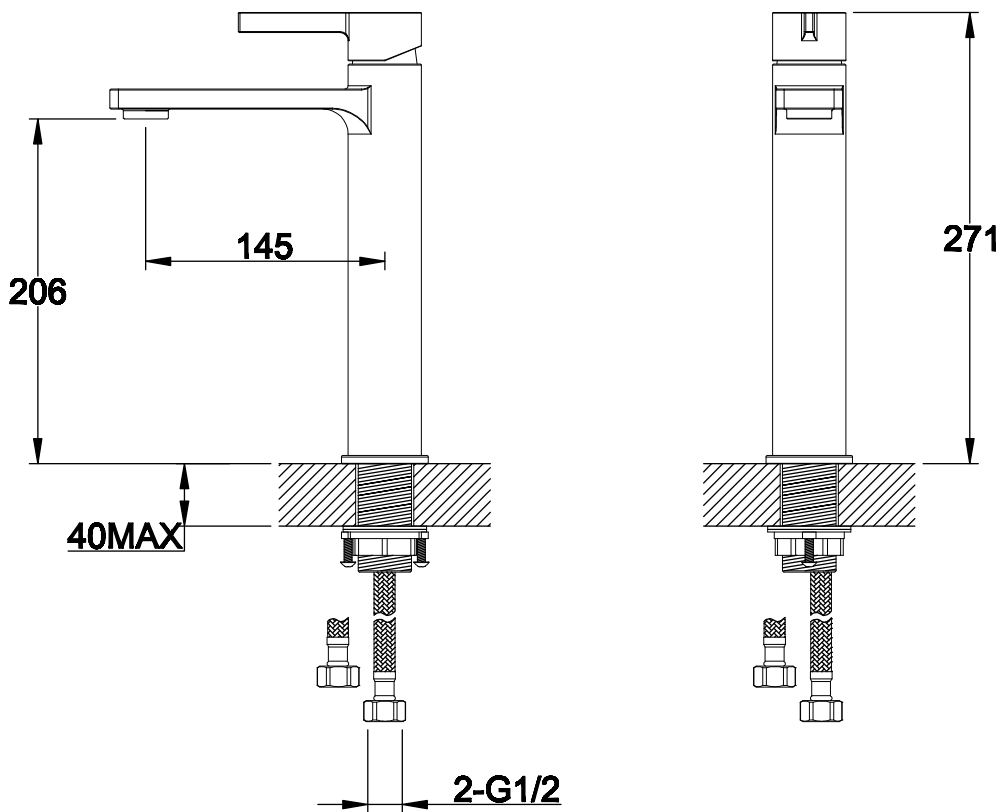

# Phoenix

DESIGNED FOR YOU

Technical Data Sheet

Range: Brassware

Type: FE Tall Basin Mixer

Code: FE005

Version/Date: v1 09/16

Information:

Notes: Drawings may not be to scale. All dimensions in mm unless otherwise stated. Information correct at time of printing but subject to change at any time.