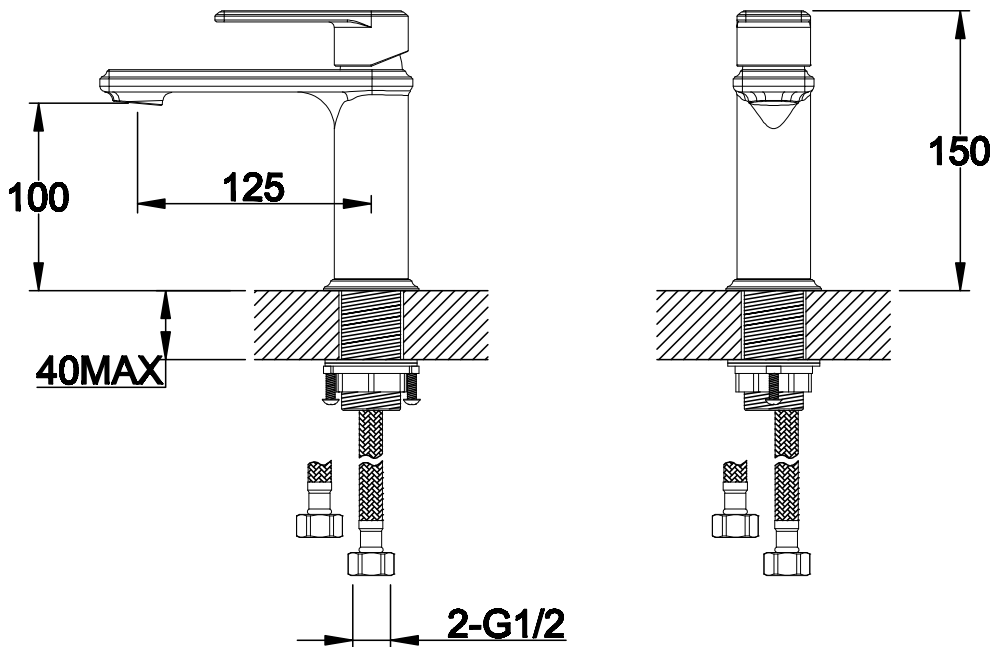

Phoenix

DESIGNED FOR YOU

Technical Data Sheet

Range: Brassware

Type: FA Basin Mono Mixer

Code: FA009

Version/Date: v1 09/16

Information:

Notes: Drawings may not be to scale. All dimensions in mm unless otherwise stated. Information correct at time of printing but subject to change at any time.