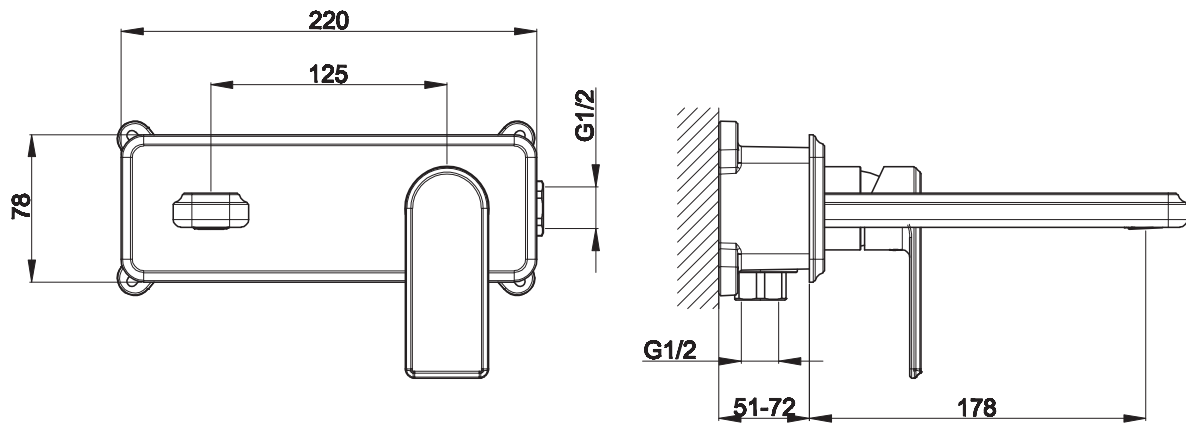

# Phoenix

DESIGNED FOR YOU

Technical Data Sheet

Range: Brassware  
Type: FA Wall Basin Mixer  
Code: FA006  
Version/Date: v1 09/16

Notes: Drawings may not be to scale. All dimensions in mm unless otherwise stated. Information correct at time of printing but subject to change at any time.