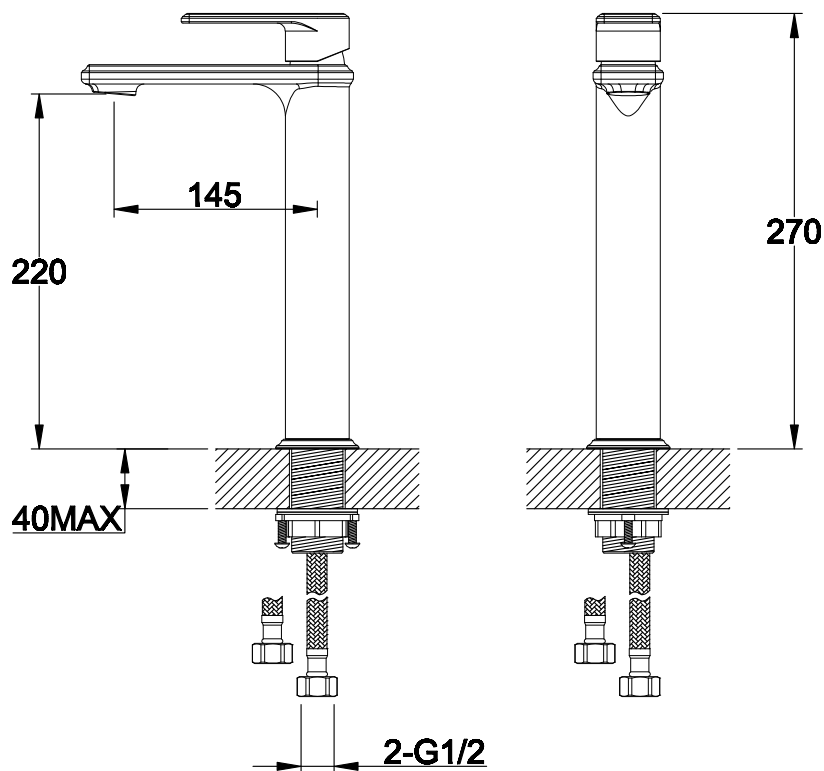

# Phoenix

DESIGNED FOR YOU

Technical Data Sheet

Range: Brassware

Type: FA Tall Basin Mono Mixer

Code: FA005

Version/Date: v1 09/16

Information:

Notes: Drawings may not be to scale. All dimensions in mm unless otherwise stated. Information correct at time of printing but subject to change at any time.