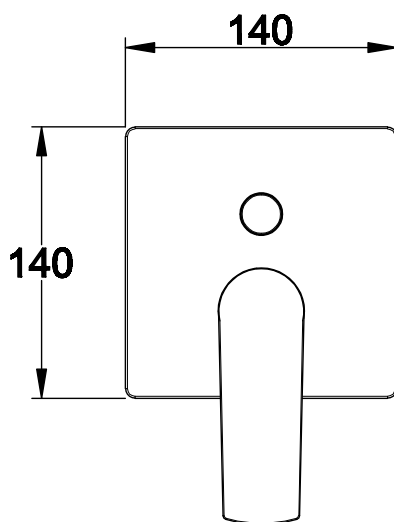

Phoenix

DESIGNED FOR YOU

Technical Data Sheet

Range: Brassware

Type: ET Shower Valve Double

Code: ET023

Version/Date: v1 09/16

Information:

Notes: Drawings may not be to scale. All dimensions in mm unless otherwise stated. Information correct at time of printing but subject to change at any time.