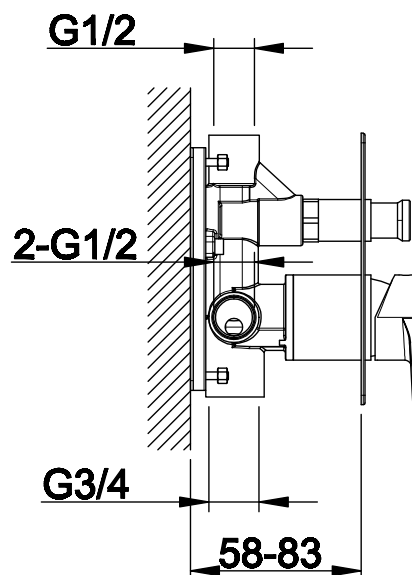

Phoenix

DESIGNED FOR YOU

Technical Data Sheet

Range: Brassware

Type: ET Shower Valve Double

Code: ET023

Version/Date: v1 09/16

Information:

Notes: Drawings may not be to scale. All dimensions in mm unless otherwise stated. Information correct at time of printing but subject to change at any time.