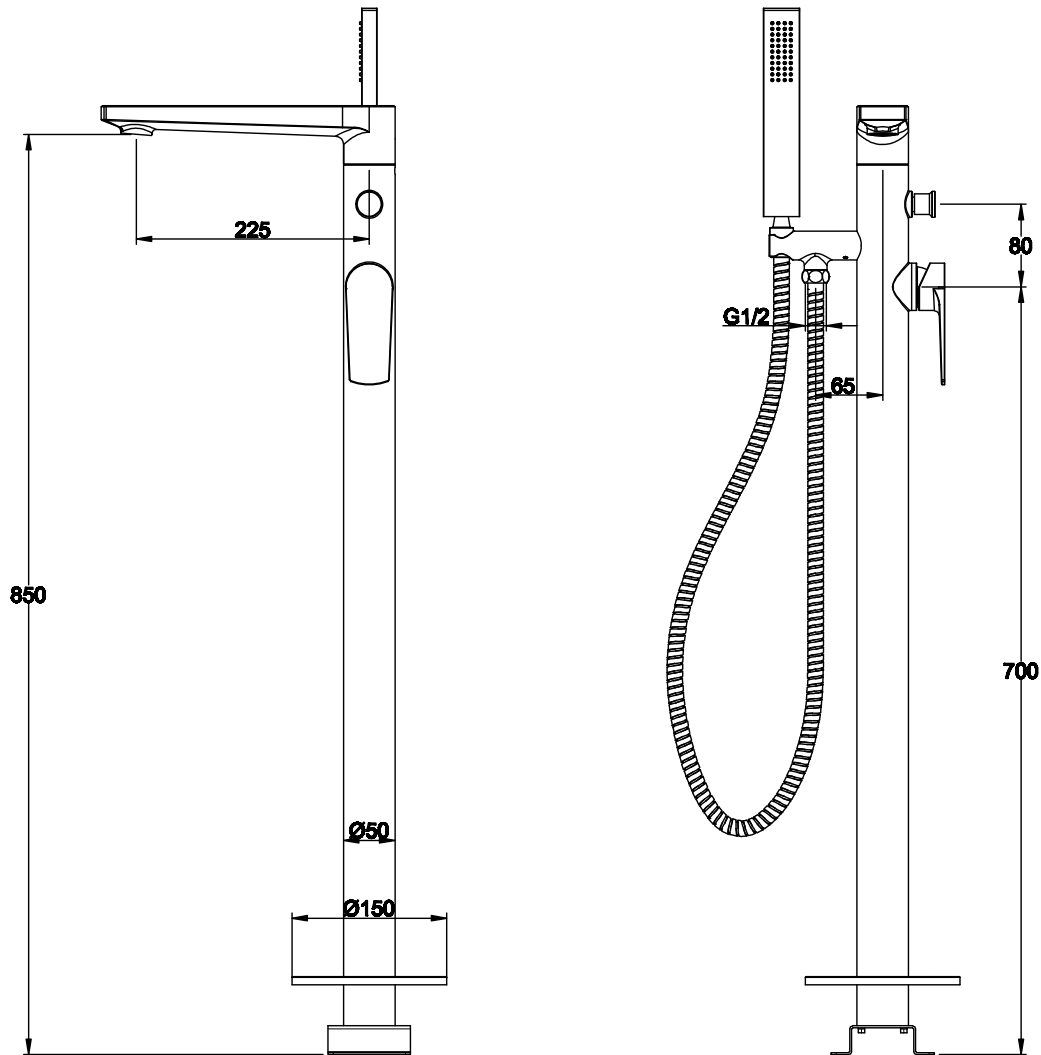

Phoenix

DESIGNED FOR YOU

Technical Data Sheet

Range: Brassware

Type: ET Freestanding Bath Mixer

Code: ET020

Version/Date: v1 09/16

Information:

Notes: Drawings may not be to scale. All dimensions in mm unless otherwise stated. Information correct at time of printing but subject to change at any time.