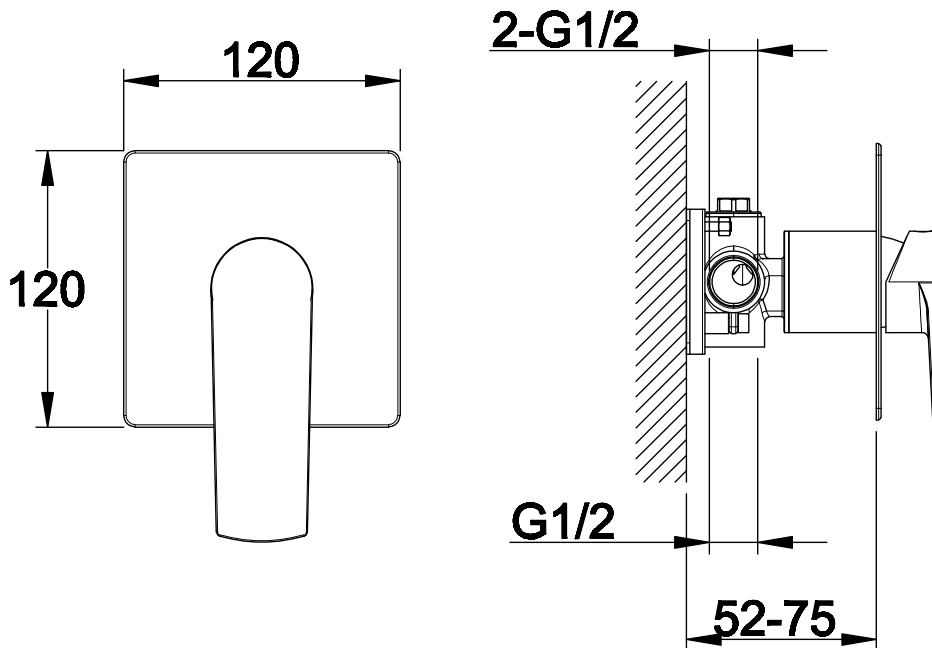

# Phoenix

DESIGNED FOR YOU

Technical Data Sheet

Range: Brassware

Type: ET Shower Valve Single

Code: ET018

Version/Date: v1 09/16

Information:

Notes: Drawings may not be to scale. All dimensions in mm unless otherwise stated. Information correct at time of printing but subject to change at any time.