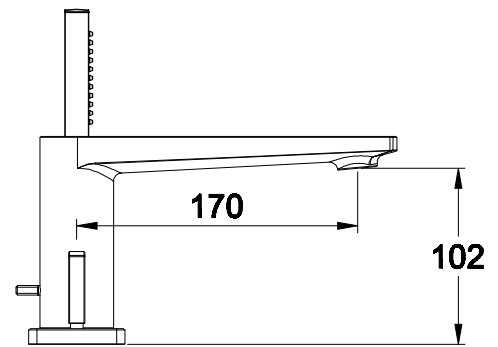

Phoenix

DESIGNED FOR YOU

Technical Data Sheet

Range: Brassware

Type: ET Bath Shower Mixer

Code: ET010

Version/Date: v2 08/19

Information:

Notes: Drawings may not be to scale. All dimensions in mm unless otherwise stated. Information correct at time of printing but subject to change at any time.