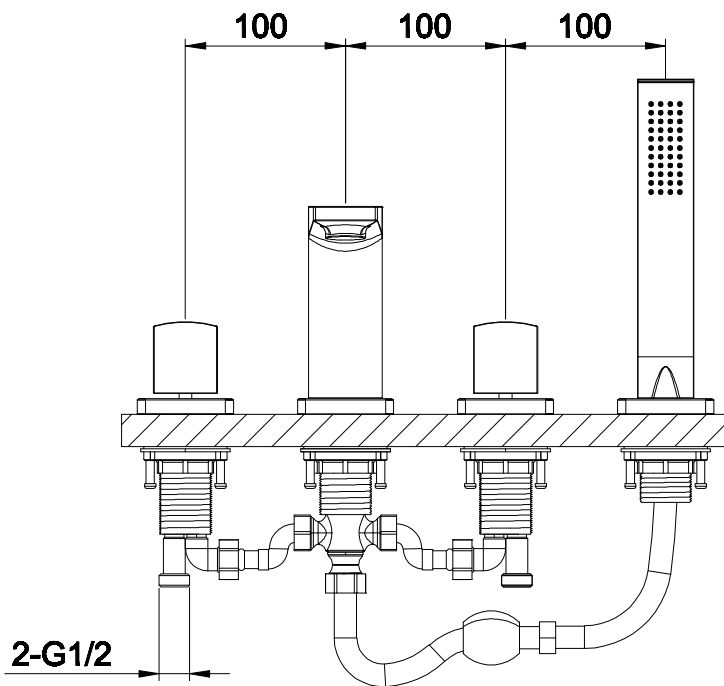

Phoenix

DESIGNED FOR YOU

Technical Data Sheet

Range: Brassware

Type: ET Bath Shower Mixer

Code: ET010

Version/Date: v2 08/19

Information:

We recommend that, due to the cartridge location, this tap is installed to allow service access from under the bath.

Finishes:

Guarantee/Aftercare: During installation extra care must be taken to avoid damaging the fittings. We provide a guarantee against faulty manufacture or materials (excluding serviceable parts), providing they have been installed, cared for and used in accordance with our instructions and good plumbing practice. We recommend that all brassware is installed to allow access to serviceable parts as we cannot accept responsibility in the event that access is required.

Notes: Drawings may not be to scale. All dimensions in mm unless otherwise stated. Information correct at time of printing but subject to change at any time.