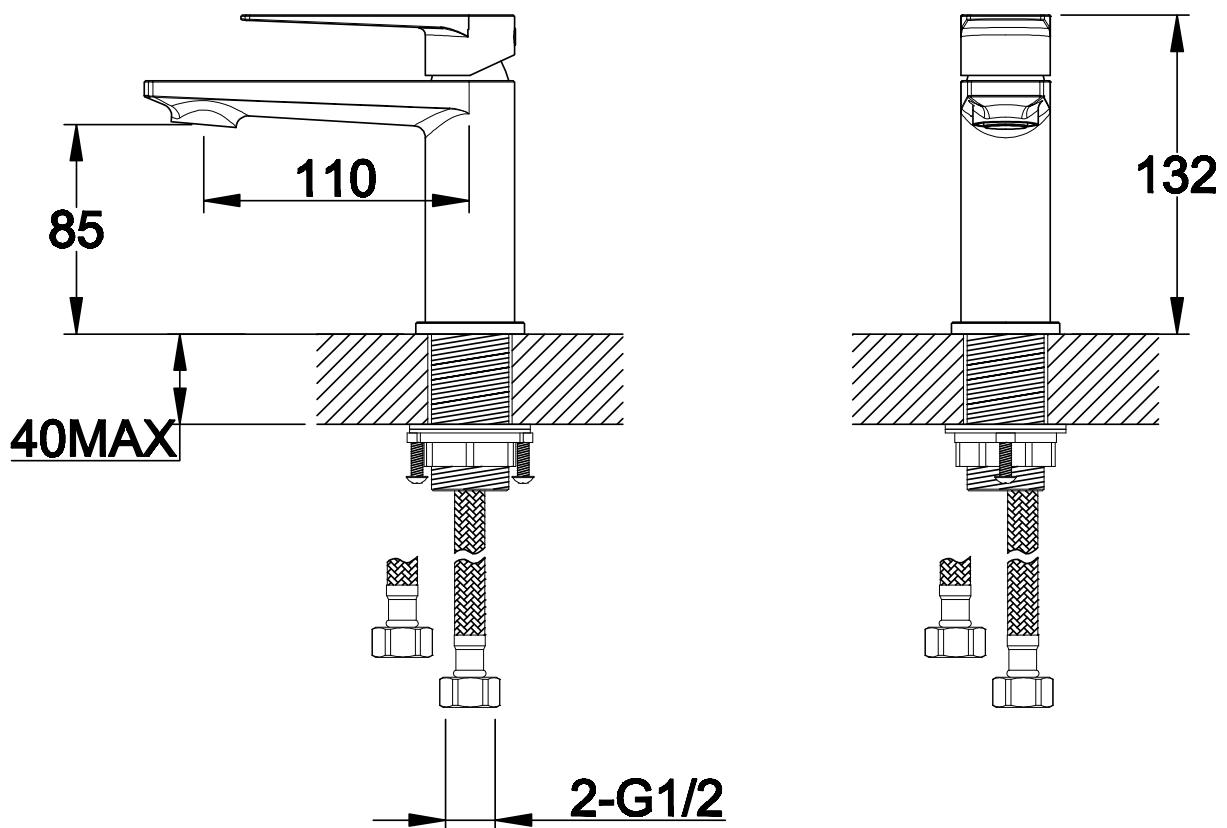

Phoenix

DESIGNED FOR YOU

Technical Data Sheet

Range: Brassware

Type: ET Basin Mono

Code: ET009

Version/Date: v1 09/16

Information:

Notes: Drawings may not be to scale. All dimensions in mm unless otherwise stated. Information correct at time of printing but subject to change at any time.