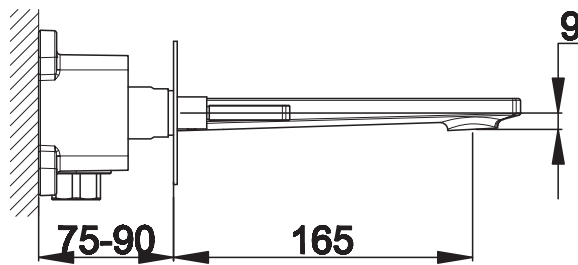

Phoenix

DESIGNED FOR YOU

Technical Data Sheet

Range: Brassware
Type: ET Wall Basin Mixer
Code: ET007
Version/Date: v1 09/16

Information:

Finishes:

Guarantee/Aftercare: During installation extra care must be taken to avoid damaging the fittings. We provide a guarantee against faulty manufacture or materials (excluding serviceable parts), providing they have been installed, cared for and used in accordance with our instructions and good plumbing practice. We recommend that all brassware is installed to allow access to serviceable parts as we cannot accept responsibility in the event that access is required.

Notes: Drawings may not be to scale. All dimensions in mm unless otherwise stated. Information correct at time of printing but subject to change at any time.