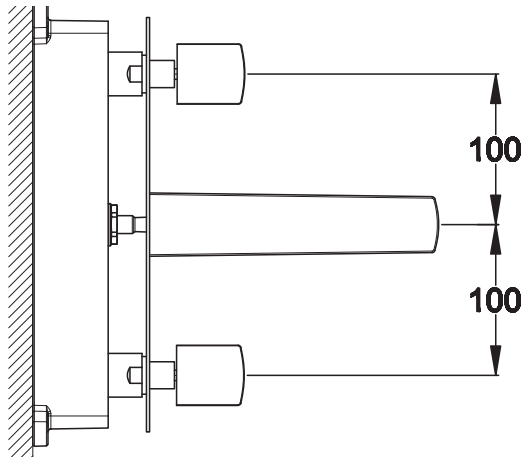

Phoenix

DESIGNED FOR YOU

Technical Data Sheet

Range: Brassware
Type: ET Wall Basin Mixer
Code: ET007
Version/Date: v1 09/16

Information:

Finishes:

Guarantee/Aftercare: During installation extra care must be taken to avoid damaging the fittings. We provide a guarantee against faulty manufacture or materials (excluding serviceable parts), providing they have been installed, cared for and used in accordance with our instructions and good plumbing practice. We recommend that all brassware is installed to allow access to serviceable parts as we cannot accept responsibility in the event that access is required.

Notes: Drawings may not be to scale. All dimensions in mm unless otherwise stated. Information correct at time of printing but subject to change at any time.