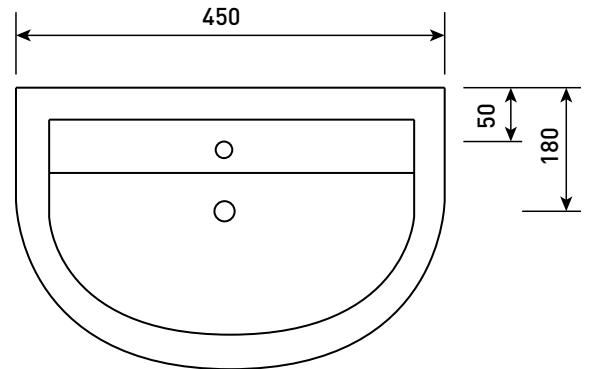

Phoenix

DESIGNED FOR YOU

Technical Data Sheet

Range: Sanitaryware
Type: Emma Basin & Semi Pedestal
Code: EM063
Version/Date: v3 03/20

Information:

Guarantee/Aftercare: During installation extra care must be taken to avoid damaging the fittings. We provide a guarantee against faulty manufacture or materials (excluding serviceable parts), providing they have been installed, cared for and used in accordance with our instructions and good plumbing practice. All products installed in a commercial environment carry a 12 month guarantee. We cannot be held responsible for the use of incorrect dimensions shown for first fix without the actual products on site.

In line with the CE standards for this type of product, there may be a manufacturers tolerance of approximately +/- 2% on the overall dimensions and finish on these products. As per our terms and conditions of guarantee, we cannot be held responsible for the use of dimensions shown for first fix without the actual products on site. All dimensions stated are nominal and are subject to manufacturing tolerances.

Notes: Drawings may not be to scale. All dimensions in mm unless otherwise stated. Information correct at time of printing but subject to change at any time.