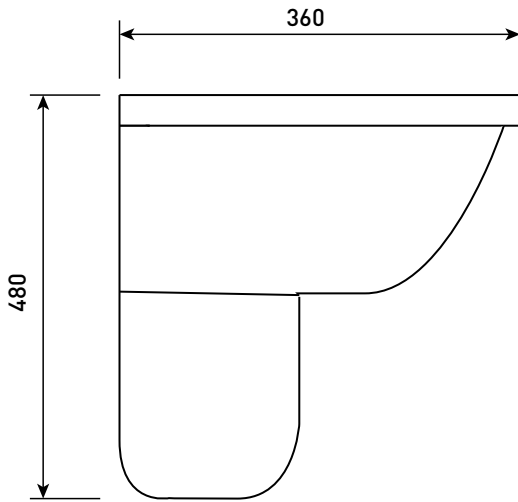

Phoenix

DESIGNED FOR YOU

Technical Data Sheet

Range: Sanitaryware
Type: Emma Basin & Semi Pedestal
Code: EM063
Version/Date: v3 03/20

Information:

Guarantee/Aftercare: During installation extra care must be taken to avoid damaging the fittings. We provide a guarantee against faulty manufacture or materials (excluding serviceable parts), providing they have been installed, cared for and used in accordance with our instructions and good plumbing practice. All products installed in a commercial environment carry a 12 month guarantee. We cannot be held responsible for the use of incorrect dimensions shown for first fix without the actual products on site.

In line with the CE standards for this type of product, there may be a manufacturers tolerance of approximately +/- 2% on the overall dimensions and finish on these products. As per our terms and conditions of guarantee, we cannot be held responsible for the use of dimensions shown for first fix without the actual products on site. All dimensions stated are nominal and are subject to manufacturing tolerances.

Notes: Drawings may not be to scale. All dimensions in mm unless otherwise stated. Information correct at time of printing but subject to change at any time.