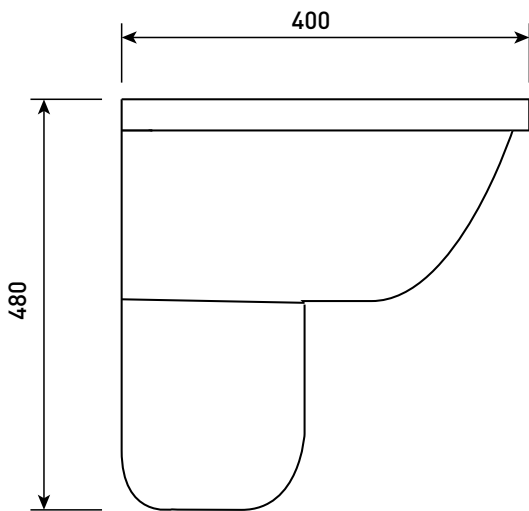

Phoenix

DESIGNED FOR YOU

Technical Data Sheet

Range: Sanitaryware

Type: Emma Basin & Semi Pedestal

Code: EM062

Version/Date: v3 03/20

Information:

In line with the CE standards for this type of product, there may be a manufacturers tolerance of approximately +/- 2% on the overall dimensions and finish on these products. As per our terms and conditions of guarantee, we cannot be held responsible for the use of dimensions shown for first fix without the actual products on site. All dimensions stated are nominal and are subject to manufacturing tolerances.

Notes: Drawings may not be to scale. All dimensions in mm unless otherwise stated. Information correct at time of printing but subject to change at any time.