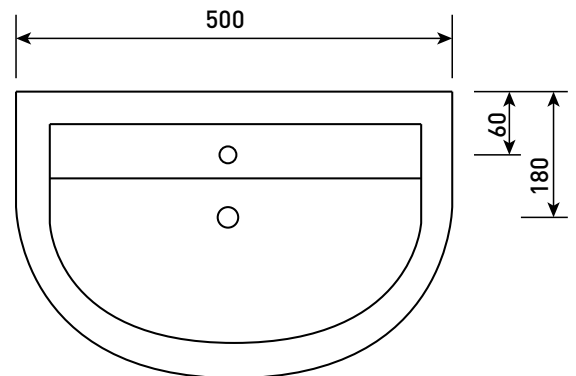

Phoenix

DESIGNED FOR YOU

Technical Data Sheet

Range: Sanitaryware

Type: Emma Basin & Semi Pedestal

Code: EM062

Version/Date: v3 03/20

Information:

In line with the CE standards for this type of product, there may be a manufacturers tolerance of approximately +/- 2% on the overall dimensions and finish on these products. As per our terms and conditions of guarantee, we cannot be held responsible for the use of dimensions shown for first fix without the actual products on site. All dimensions stated are nominal and are subject to manufacturing tolerances.

Notes: Drawings may not be to scale. All dimensions in mm unless otherwise stated. Information correct at time of printing but subject to change at any time.