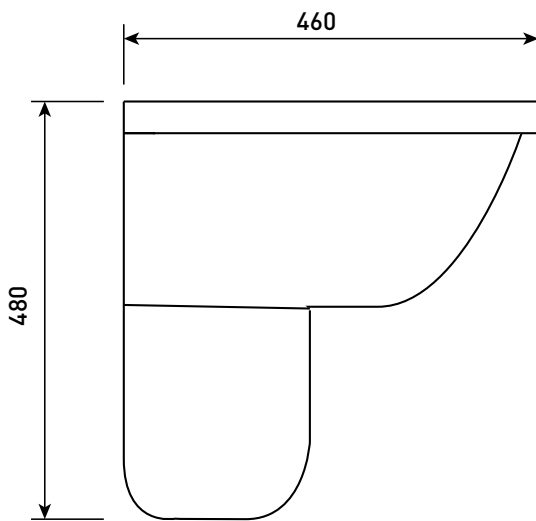

Phoenix

DESIGNED FOR YOU

Technical Data Sheet

Range: Sanitaryware

Type: Emma Basin & Semi Pedestal

Code: EM060

Version/Date: v3 03/20

Information:

In line with the CE standards for this type of product, there may be a manufacturers tolerance of approximately +/- 2% on the overall dimensions and finish on these products. As per our terms and conditions of guarantee, we cannot be held responsible for the use of dimensions shown for first fix without the actual products on site. All dimensions stated are nominal and are subject to manufacturing tolerances.

Notes: Drawings may not be to scale. All dimensions in mm unless otherwise stated. Information correct at time of printing but subject to change at any time.