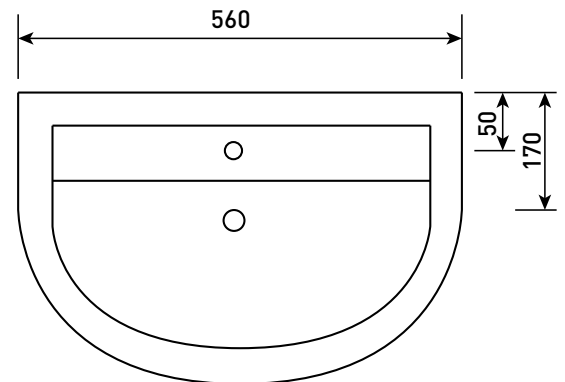

Phoenix

DESIGNED FOR YOU

Technical Data Sheet

Range: Sanitaryware

Type: Emma Basin & Semi Pedestal

Code: EM060

Version/Date: v3 03/20

Information:

In line with the CE standards for this type of product, there may be a manufacturers tolerance of approximately +/- 2% on the overall dimensions and finish on these products. As per our terms and conditions of guarantee, we cannot be held responsible for the use of dimensions shown for first fix without the actual products on site. All dimensions stated are nominal and are subject to manufacturing tolerances.

Notes: Drawings may not be to scale. All dimensions in mm unless otherwise stated. Information correct at time of printing but subject to change at any time.