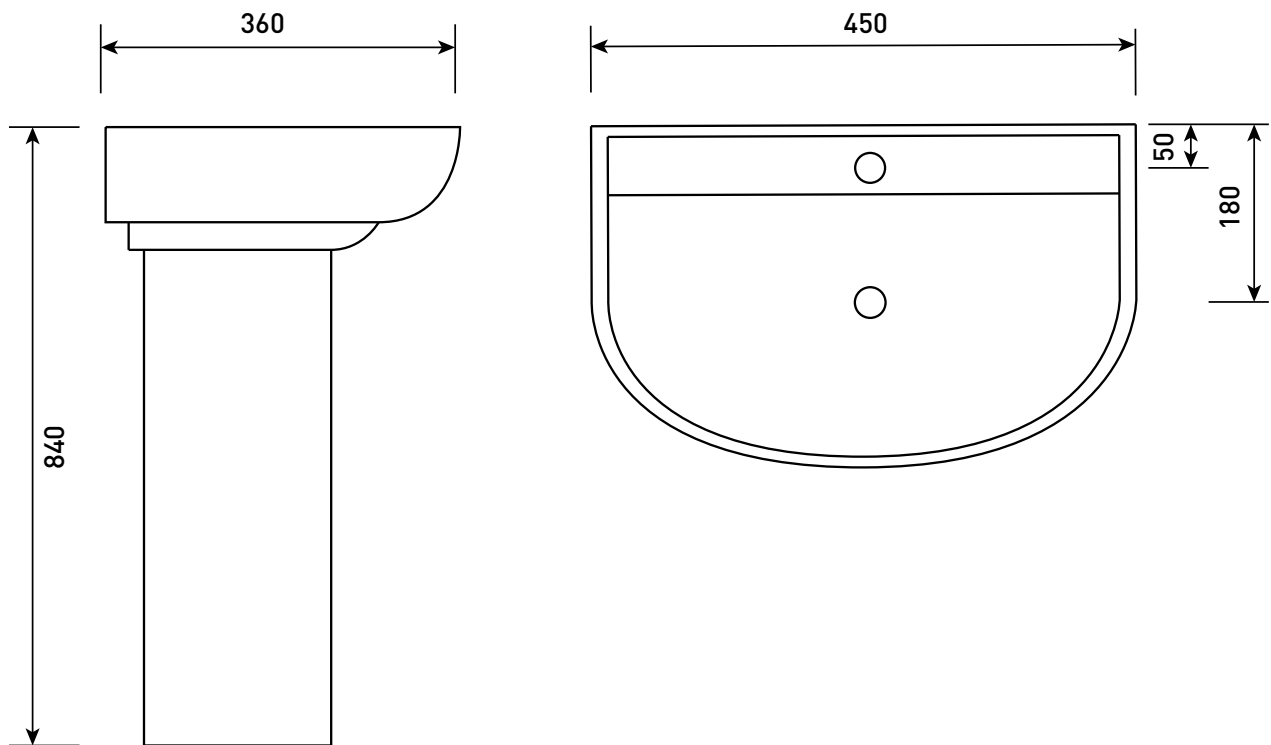

Phoenix

DESIGNED FOR YOU

Technical Data Sheet

Range: Sanitaryware
Type: Emma Basin & Pedestal
Code: EM053
Version/Date: v3 03/20

Information:

Guarantee/Aftercare: During installation extra care must be taken to avoid damaging the fittings. We provide a guarantee against faulty manufacture or materials (excluding serviceable parts), providing they have been installed, cared for and used in accordance with our instructions and good plumbing practice. All products installed in a commercial environment carry a 12 month guarantee. We cannot be held responsible for the use of incorrect dimensions shown for first fix without the actual products on site.

In line with the CE standards for this type of product, there may be a manufacturers tolerance of approximately +/- 2% on the overall dimensions and finish on these products. As per our terms and conditions of guarantee, we cannot be held responsible for the use of dimensions shown for first fix without the actual products on site. All dimensions stated are nominal and are subject to manufacturing tolerances.

Notes: Drawings may not be to scale. All dimensions in mm unless otherwise stated. Information correct at time of printing but subject to change at any time.