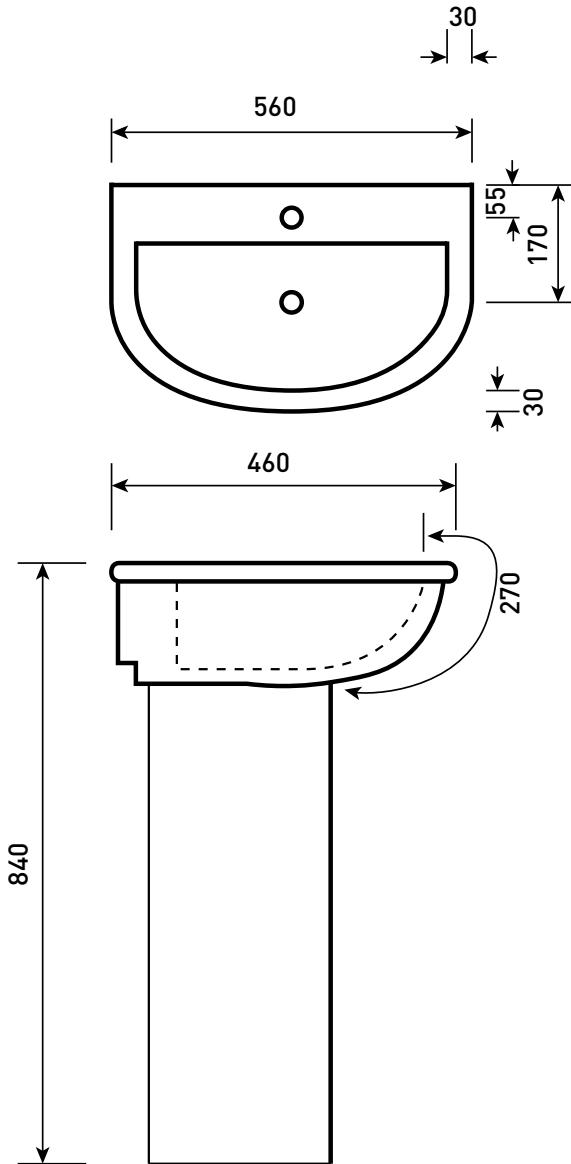

Phoenix

DESIGNED FOR YOU

Technical Data Sheet

Range: Sanitaryware

Type: Emma Basin & Pedestal

Code: EM050

Version/Date: v4 03/20

Information:

In line with the CE standards for this type of product, there may be a manufacturers tolerance of approximately +/- 2% on the overall dimensions and finish on these products. As per our terms and conditions of guarantee, we cannot be held responsible for the use of dimensions shown for first fix without the actual products on site. All dimensions stated are nominal and are subject to manufacturing tolerances.

Notes: Drawings may not be to scale. All dimensions in mm unless otherwise stated. Information correct at time of printing but subject to change at any time.