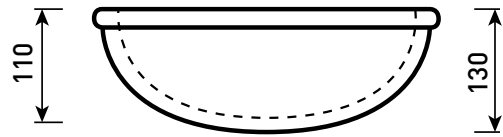

Phoenix

DESIGNED FOR YOU

Technical Data Sheet

Range: Sanitaryware

Type: Emma Basin & Pedestal

Code: EM050

Version/Date: v4 03/20

Information:

Notes: Drawings may not be to scale. All dimensions in mm unless otherwise stated. Information correct at time of printing but subject to change at any time.