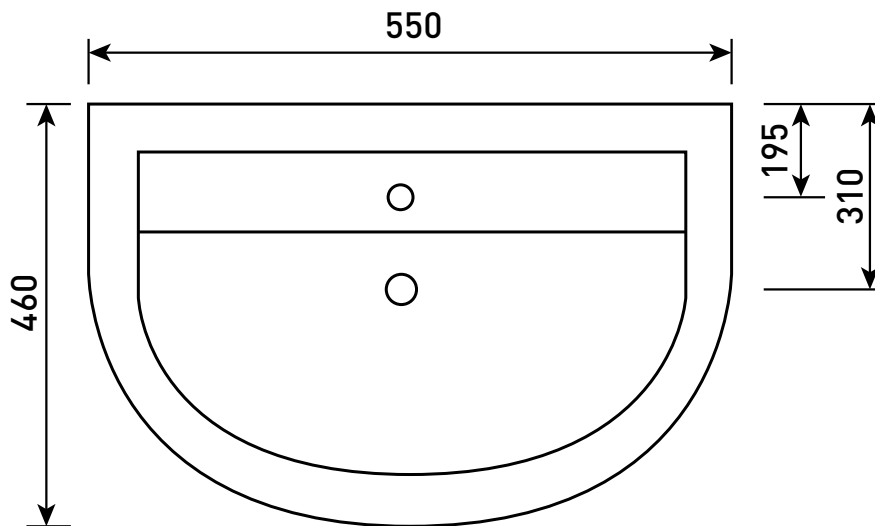

Phoenix

DESIGNED FOR YOU

Technical Data Sheet

Range: Sanitaryware

Type: Emma 56cm Basin

Code: EM004

Version/Date: v3 01/20

Information:

Notes: Drawings may not be to scale. All dimensions in mm unless otherwise stated. Information correct at time of printing but subject to change at any time.