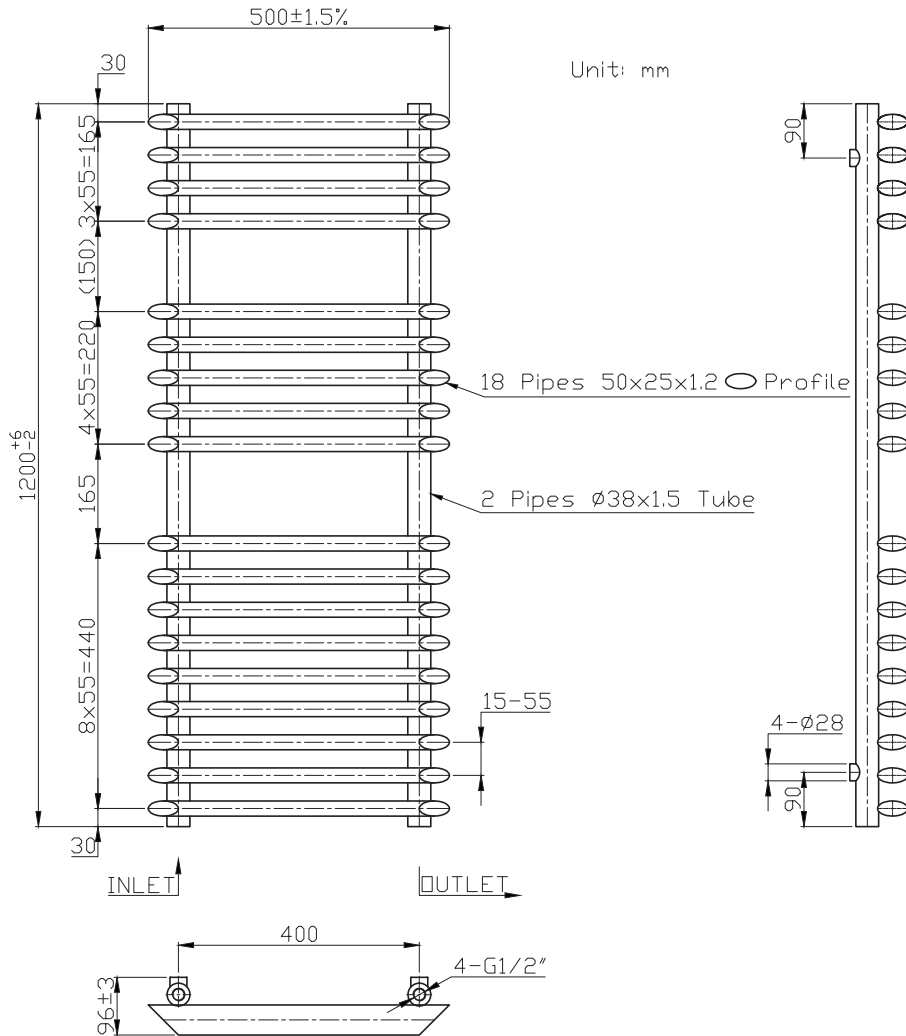

Phoenix

DESIGNED FOR YOU

Technical Data Sheet

Range: Radiators
 Type: Gardo
 Code: EA217
 Version/Date: v1 08/17

Information:

Height	Width	Element Watts	Product Code
1200	500	300	EA217

Finishes:

Anthracite

Notes: Drawings may not be to scale. All dimensions in mm unless otherwise stated. Information correct at time of printing but subject to change at any time.