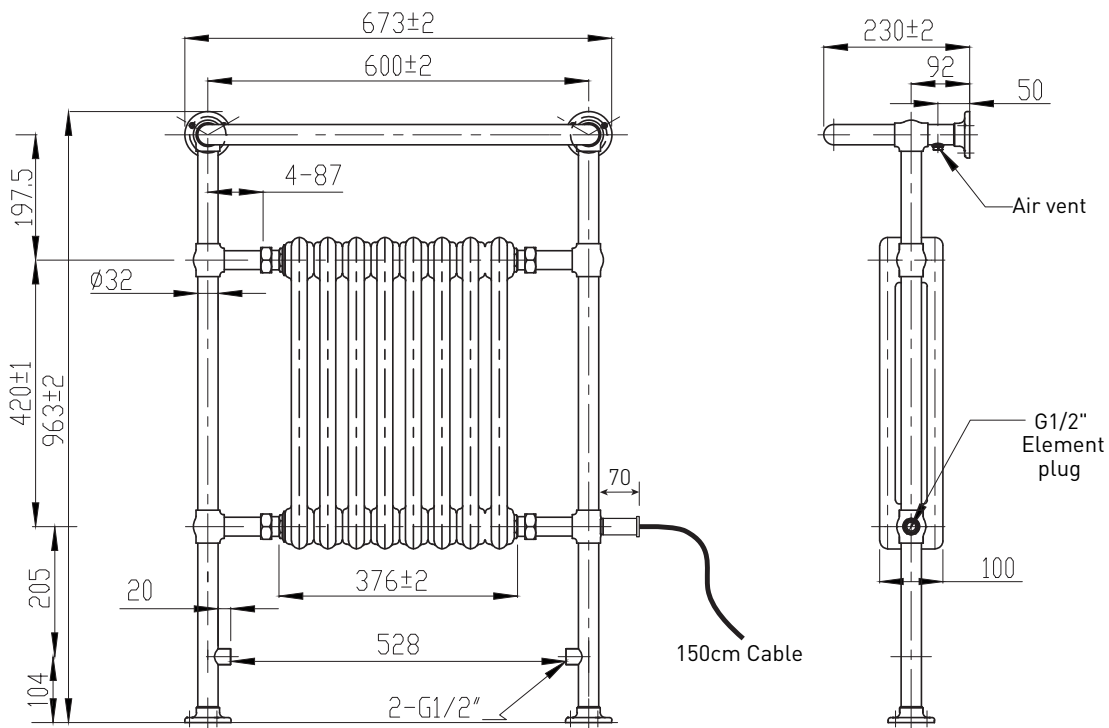

# Phoenix

DESIGNED FOR YOU

Technical Data Sheet

Range: Radiators  
 Type: York - Pre-Filled Electric  
 Code: EA063  
 Version/Date: v1 04/18

## Information:

Height	Width	Element Watts	Code
963	673	600	EA063

Notes: Drawings may not be to scale. All dimensions in mm unless otherwise stated. Information correct at time of printing but subject to change at any time.