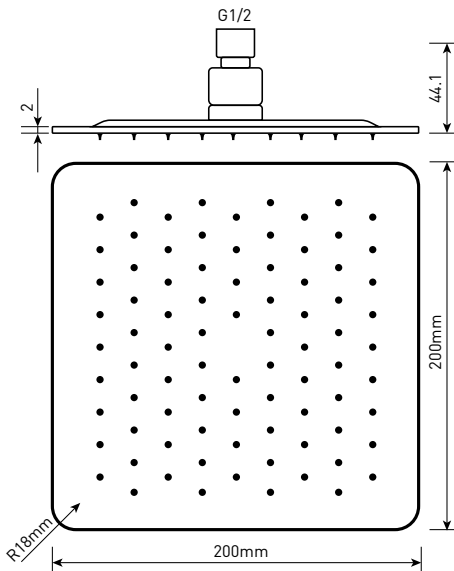

Phoenix

DESIGNED FOR YOU

Technical Data Sheet

Range: Showering Solutions

Type: Doccia Lever

Code: DOC23

Version/Date: v1 03/17

Information:
High Pressure
Vernet Cartridge

Notes: Drawings may not be to scale. All dimensions in mm unless otherwise stated. Information correct at time of printing but subject to change at any time.

Phoenix

DESIGNED FOR YOU

Technical Data Sheet