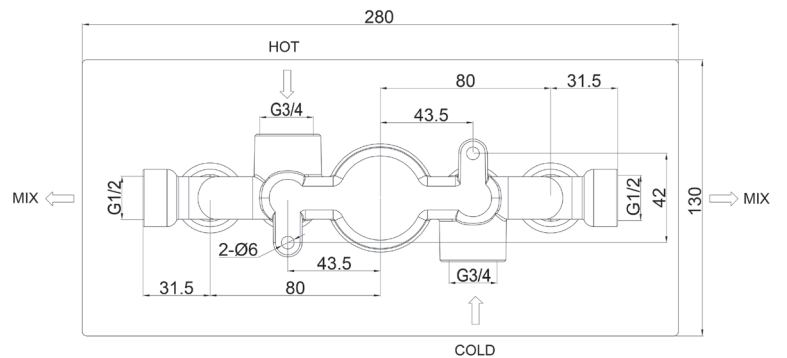

Phoenix

DESIGNED FOR YOU

Technical Data Sheet

Range: Showering Solutions

Type: Doccia Lever

Code: DOC23

Version/Date: v1 03/17

Information:
High Pressure
Vernet Cartridge

Notes: Drawings may not be to scale. All dimensions in mm unless otherwise stated. Information correct at time of printing but subject to change at any time.

Phoenix

DESIGNED FOR YOU

Technical Data Sheet