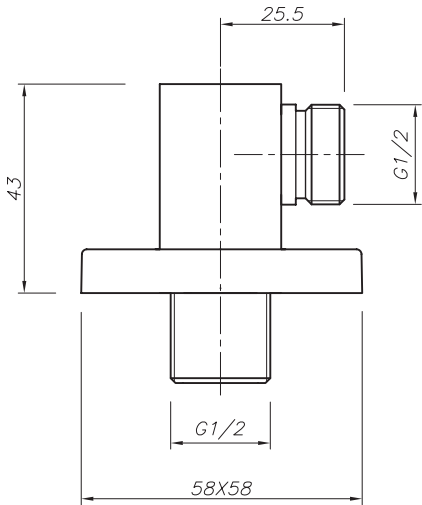

Notes: Drawings may not be to scale. All dimensions in mm unless otherwise stated. Information correct at time of printing but subject to change at any time.

Phoenix

DESIGNED FOR YOU

Technical Data Sheet

Shower kit

Square outlet elbow