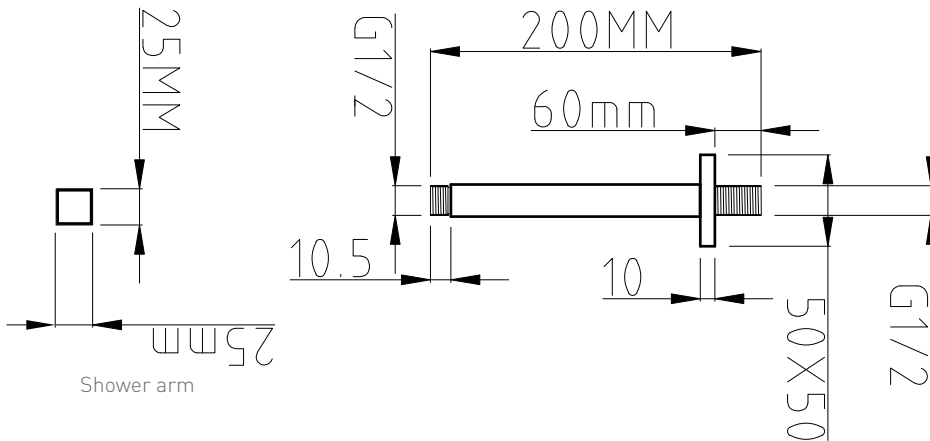

Phoenix

DESIGNED FOR YOU

Technical Data Sheet

Range: Showering Solutions

Type: Doccia Lever

Code: DOC23

Version/Date: v1 03/17

Information:
High Pressure
Vernet Cartridge

Notes: Drawings may not be to scale. All dimensions in mm unless otherwise stated. Information correct at time of printing but subject to change at any time.

Phoenix

DESIGNED FOR YOU

Technical Data Sheet

Shower kit

Square outlet elbow