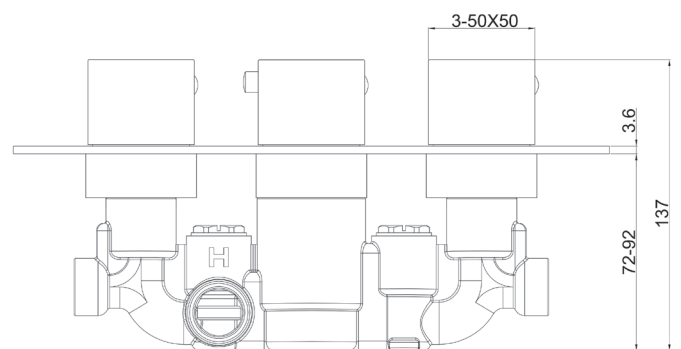

Phoenix

DESIGNED FOR YOU

Technical Data Sheet

Range: Showering Solutions

Type: Doccia Lever

Code: DOC23

Version/Date: v1 03/17

Information:
High Pressure
Vernet Cartridge

Notes: Drawings may not be to scale. All dimensions in mm unless otherwise stated. Information correct at time of printing but subject to change at any time.

Phoenix

DESIGNED FOR YOU

Technical Data Sheet