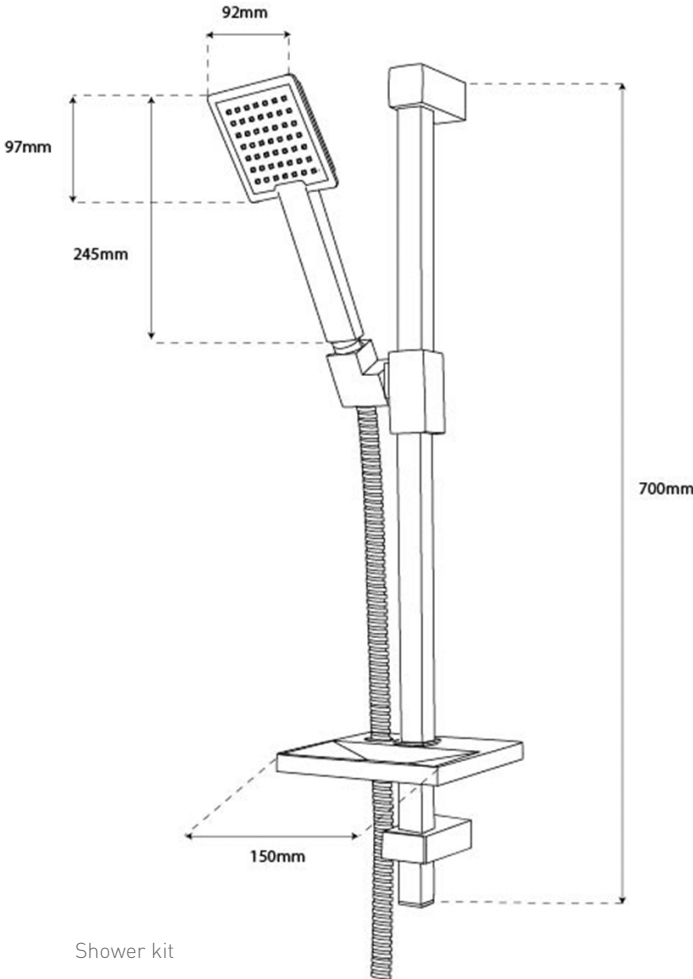

Notes: Drawings may not be to scale. All dimensions in mm unless otherwise stated. Information correct at time of printing but subject to change at any time.

Phoenix

DESIGNED FOR YOU

Technical Data Sheet

Shower kit

Square outlet elbow