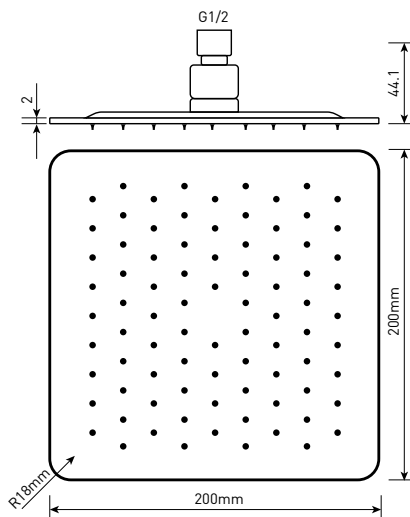

Phoenix

DESIGNED FOR YOU

Technical Data Sheet

Range: Showering Solutions

Type: Doccia Lever

Code: DOC22

Version/Date: v1 03/17

Information:
Medium Pressure
Vernet Cartridge

Notes: Drawings may not be to scale. All dimensions in mm unless otherwise stated. Information correct at time of printing but subject to change at any time.

Phoenix

DESIGNED FOR YOU

Technical Data Sheet