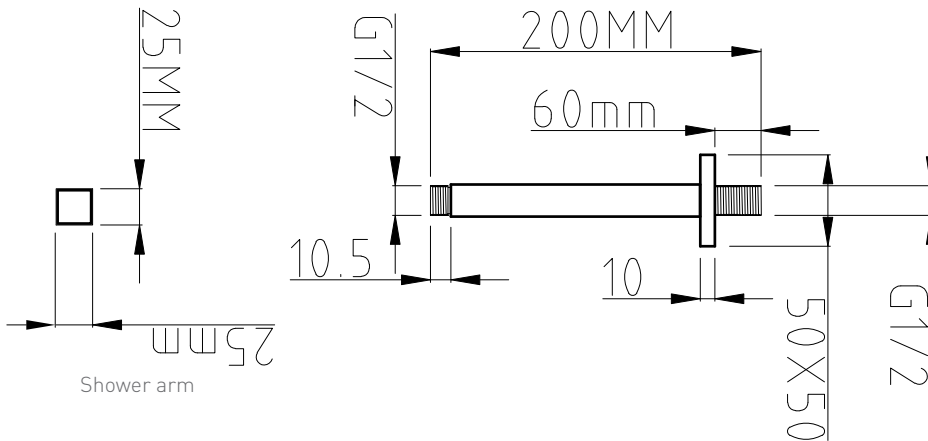

Phoenix

DESIGNED FOR YOU

Technical Data Sheet

Range: Showering Solutions

Type: Doccia Lever

Code: DOC22

Version/Date: v1 03/17

Information:
Medium Pressure
Vernet Cartridge

Notes: Drawings may not be to scale. All dimensions in mm unless otherwise stated. Information correct at time of printing but subject to change at any time.

Phoenix

DESIGNED FOR YOU

Technical Data Sheet