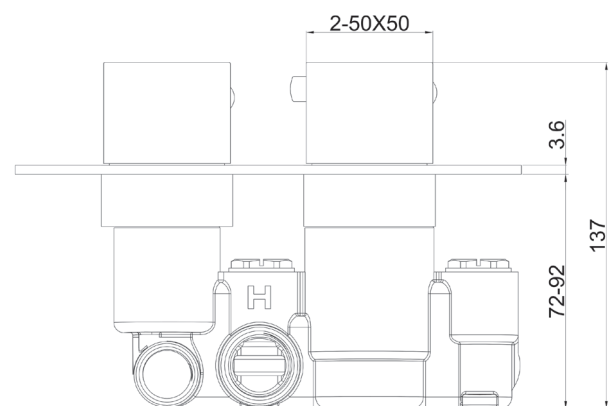

Phoenix

DESIGNED FOR YOU

Technical Data Sheet

Range: Showering Solutions

Type: Doccia Lever

Code: DOC22

Version/Date: v1 03/17

Information:
Medium Pressure
Vernet Cartridge

Notes: Drawings may not be to scale. All dimensions in mm unless otherwise stated. Information correct at time of printing but subject to change at any time.

Phoenix

DESIGNED FOR YOU

Technical Data Sheet