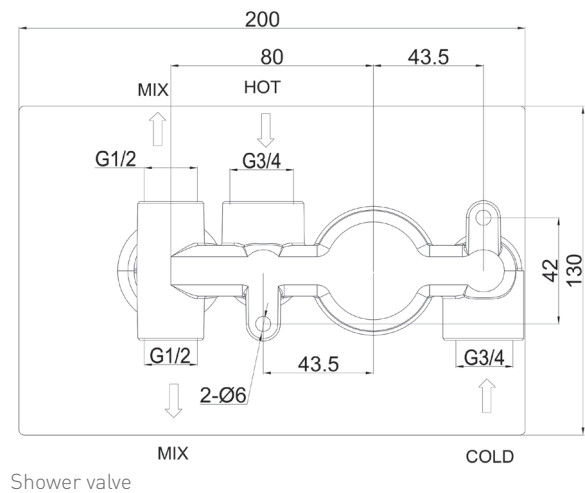

Phoenix

DESIGNED FOR YOU

Technical Data Sheet

Range: Showering Solutions

Type: Doccia Lever

Code: DOC22

Version/Date: v1 03/17

Information:
Medium Pressure
Vernet Cartridge

Notes: Drawings may not be to scale. All dimensions in mm unless otherwise stated. Information correct at time of printing but subject to change at any time.

Phoenix

DESIGNED FOR YOU

Technical Data Sheet