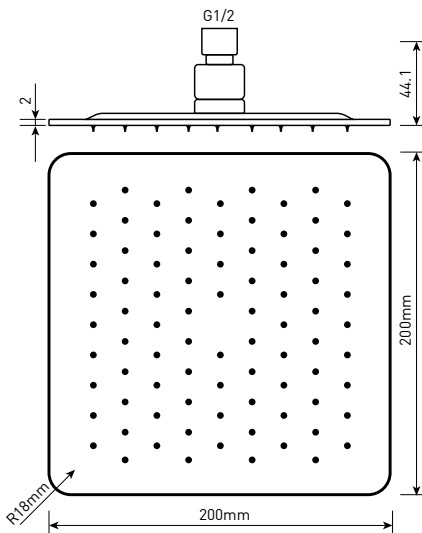

# Phoenix

DESIGNED FOR YOU

Technical Data Sheet

Range: Showering Solutions

Type: Doccia Lever

Code: DOC21

Version/Date: v1 03/17

Shower head

Notes: Drawings may not be to scale. All dimensions in mm unless otherwise stated. Information correct at time of printing but subject to change at any time.