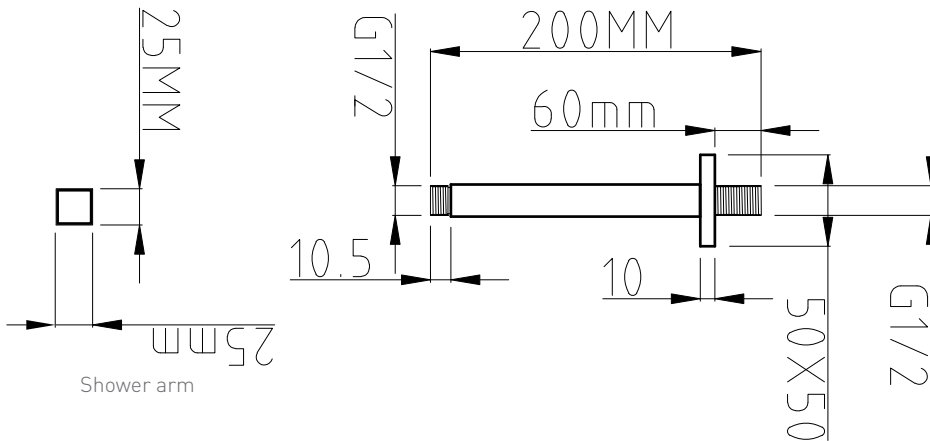

# Phoenix

DESIGNED FOR YOU

Technical Data Sheet

Range: Showering Solutions

Type: Doccia Lever

Code: DOC21

Version/Date: v1 03/17

Shower head

Notes: Drawings may not be to scale. All dimensions in mm unless otherwise stated. Information correct at time of printing but subject to change at any time.