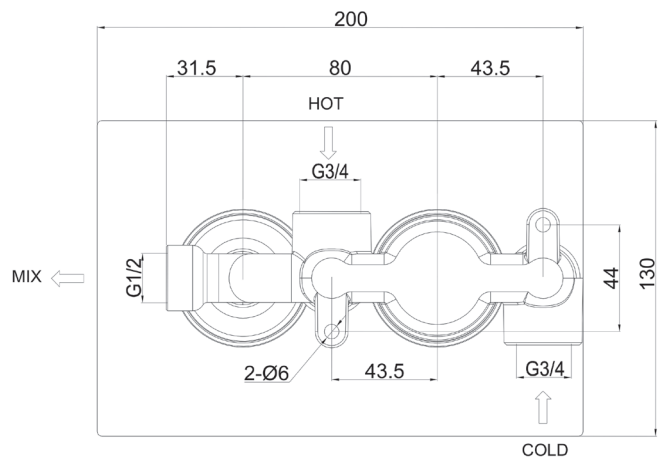

# Phoenix

DESIGNED FOR YOU

Technical Data Sheet

Range: Showering Solutions

Type: Doccia Lever

Code: DOC21

Version/Date: v1 03/17

Shower head

Shower valve

Information:  
Medium Pressure  
Vernet Cartridge

**Guarantee/Aftercare:** During installation extra care must be taken to avoid damaging the fittings. We provide a guarantee against faulty manufacture or materials (excluding serviceable parts), providing they have been installed, cared for and used in accordance with our instructions and good plumbing practice. We recommend that all brassware is installed to allow access to serviceable parts as we cannot accept responsibility in the event that access is required.

Notes: Drawings may not be to scale. All dimensions in mm unless otherwise stated. Information correct at time of printing but subject to change at any time.