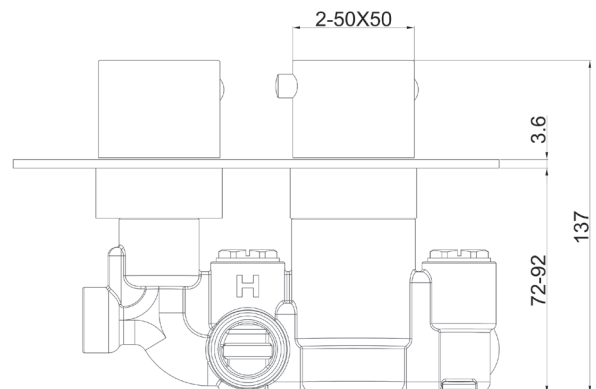

Shower valve

Information:
Medium Pressure
Vernet Cartridge

Guarantee/Aftercare: During installation extra care must be taken to avoid damaging the fittings. We provide a guarantee against faulty manufacture or materials (excluding serviceable parts), providing they have been installed, cared for and used in accordance with our instructions and good plumbing practice. We recommend that all brassware is installed to allow access to serviceable parts as we cannot accept responsibility in the event that access is required.

Finishes:

Chrome

Phoenix Whirlpools Ltd. Unit 8, Leeds 27 Industrial Estate, Bruntcliffe Ave. Morley, Leeds LS27 0LL

Tel: (Sales) +44 (0)113 201 2260 Fax: +44 (0)113 201 2268 Email: sales@phoenix-uk.co.uk Web: www.phoenix-uk.co.uk

Notes: Drawings may not be to scale. All dimensions in mm unless otherwise stated. Information correct at time of printing but subject to change at any time.