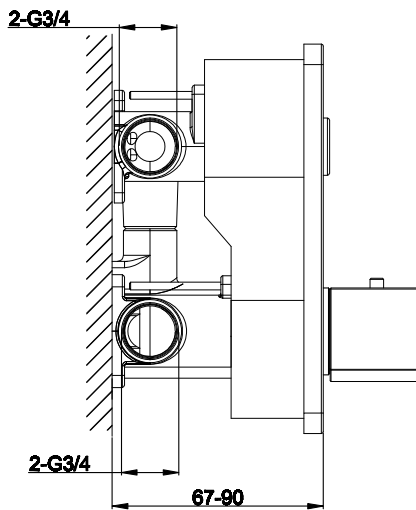

Phoenix

DESIGNED FOR YOU

Technical Data Sheet

Range: Showering Solutions

Type: Touch Matteo - Doccia 8

Code: DOC08

Version/Date: v1 01/17

Information:
High Pressure

Notes: Drawings may not be to scale. All dimensions in mm unless otherwise stated. Information correct at time of printing but subject to change at any time.