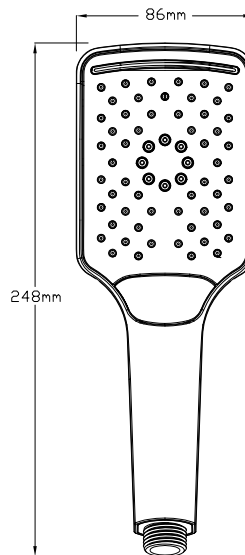

Phoenix

DESIGNED FOR YOU

Technical Data Sheet

Range: Showering Solutions

Type: Touch Matteo - Doccia 8

Code: DOC08

Version/Date: v1 01/17

Information:
High Pressure

Notes: Drawings may not be to scale. All dimensions in mm unless otherwise stated. Information correct at time of printing but subject to change at any time.