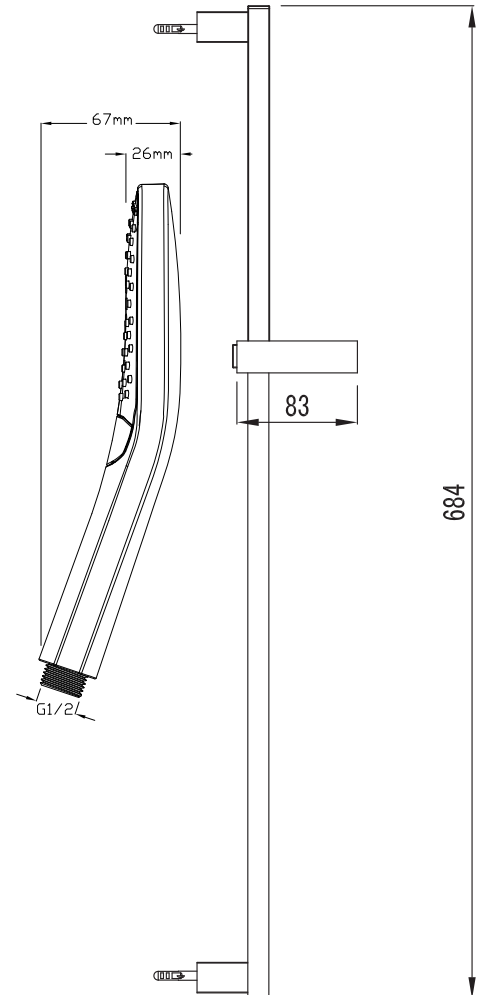

Phoenix

DESIGNED FOR YOU

Technical Data Sheet

Range: Showering Solutions

Type: Touch Matteo - Doccia 8

Code: DOC08

Version/Date: v1 01/17

Information:
High Pressure

Notes: Drawings may not be to scale. All dimensions in mm unless otherwise stated. Information correct at time of printing but subject to change at any time.