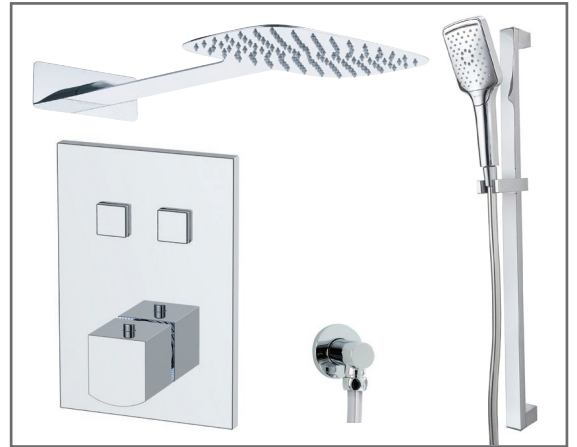

Phoenix

DESIGNED FOR YOU

Technical Data Sheet

Range: Showering Solutions

Type: Touch Matteo - Doccia 8

Code: DOC08

Version/Date: v1 01/17

Information:
High Pressure