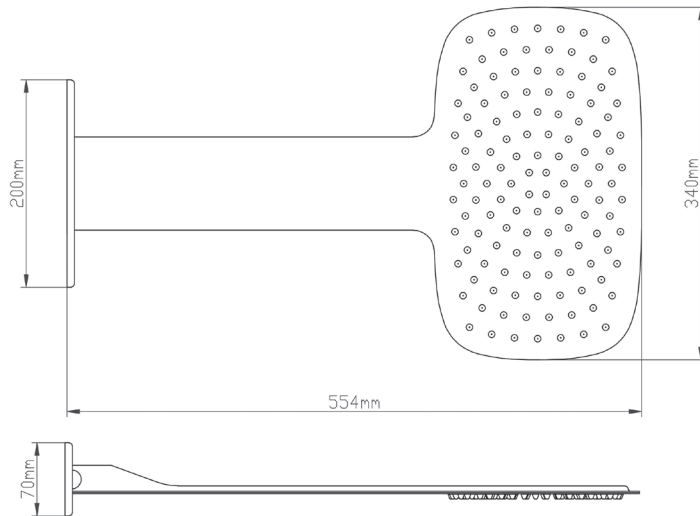

Phoenix

DESIGNED FOR YOU

Technical Data Sheet

Range: Showering Solutions

Type: Touch Matteo - Doccia 8

Code: DOC08

Version/Date: v1 01/17

Information:
High Pressure

Notes: Drawings may not be to scale. All dimensions in mm unless otherwise stated. Information correct at time of printing but subject to change at any time.