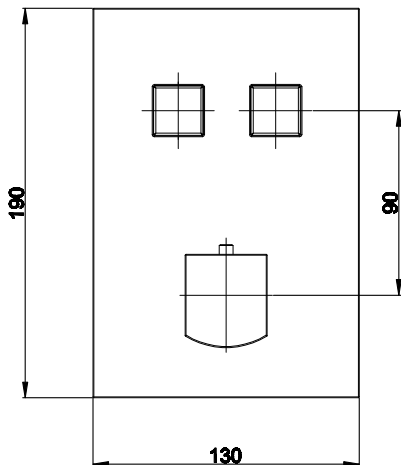

Phoenix

DESIGNED FOR YOU

Technical Data Sheet

Range: Showering Solutions

Type: Touch Matteo - Doccia 8

Code: DOC08

Version/Date: v1 01/17

Information:
High Pressure

Notes: Drawings may not be to scale. All dimensions in mm unless otherwise stated. Information correct at time of printing but subject to change at any time.