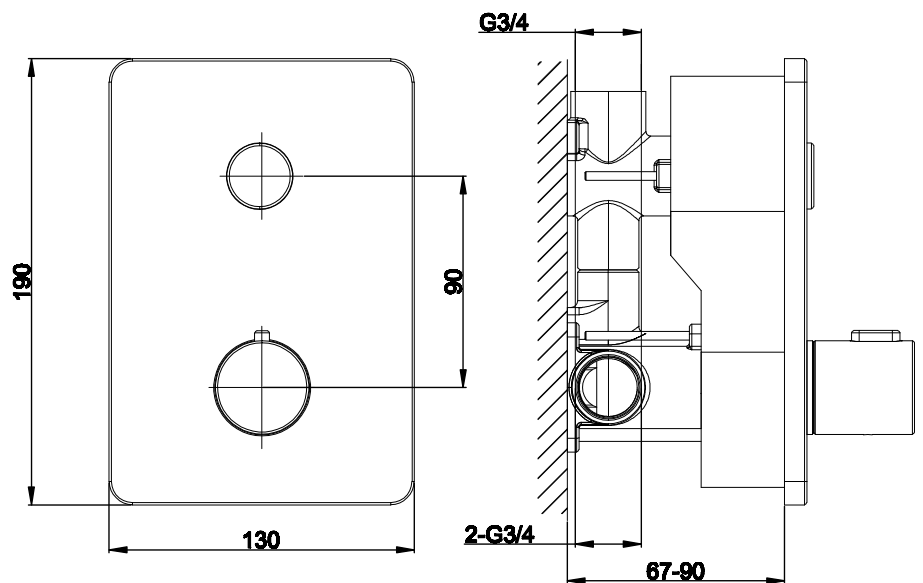

Phoenix

DESIGNED FOR YOU

Technical Data Sheet

Range: Showering Solutions

Type: Touch Taio - Doccia 4

Code: DOC04

Version/Date: v1 01/17

Information:
High Pressure

Notes: Drawings may not be to scale. All dimensions in mm unless otherwise stated. Information correct at time of printing but subject to change at any time.