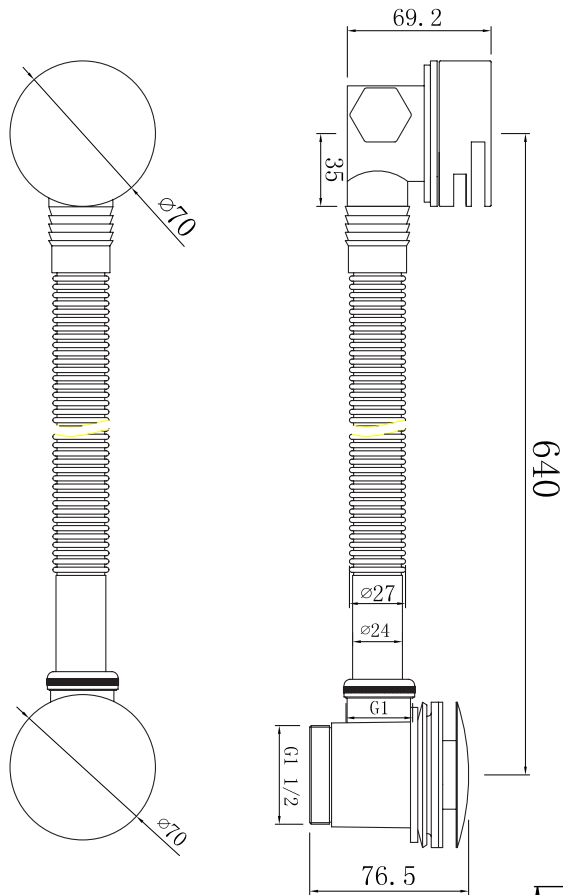

Phoenix

DESIGNED FOR YOU

Technical Data Sheet

Range: Showering Solutions

Type: Touch Taio - Doccia 4

Code: DOC04

Version/Date: v1 01/17

Information:
High Pressure

Notes: Drawings may not be to scale. All dimensions in mm unless otherwise stated. Information correct at time of printing but subject to change at any time.