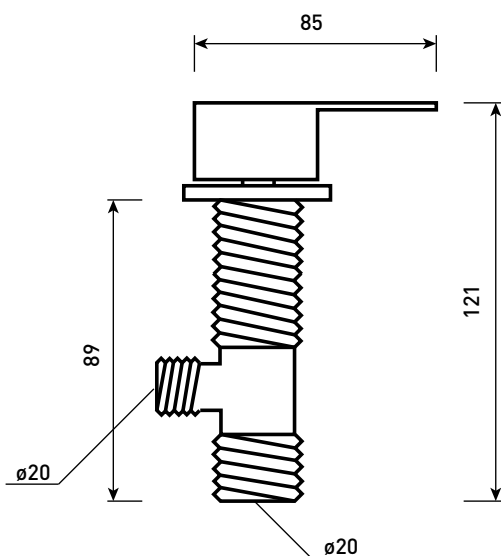

Phoenix

DESIGNED FOR YOU

Technical Data Sheet

Range: CU Series

Type: Deck Mounted Valves & Wall Spout

Code: CU025

Version/Date: v2 08/19

Information:

We recommend that, due to the cartridge location, this tap is installed to allow service access from under the bath.

Finishes:

Chrome

Guarantee/Aftercare: During installation extra care must be taken to avoid damaging the fittings. We provide a guarantee against faulty manufacture or materials (excluding serviceable parts), providing they have been installed, cared for and used in accordance with our instructions and good plumbing practice. We recommend that all brassware is installed to allow access to serviceable parts as we cannot accept responsibility in the event that access is required.

Notes: Drawings may not be to scale. All dimensions in mm unless otherwise stated. Information correct at time of printing but subject to change at any time.