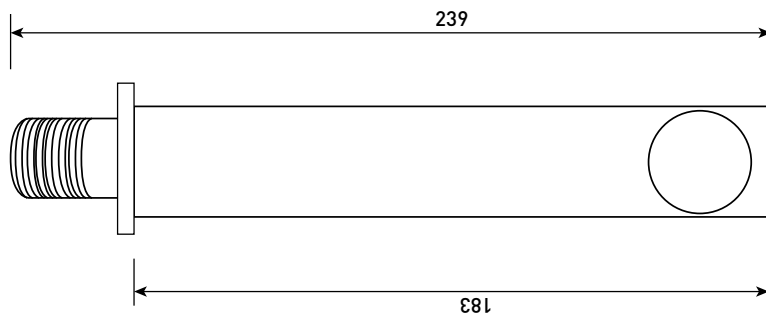

Phoenix

DESIGNED FOR YOU

Technical Data Sheet

Range: CU Series

Type: Deck Mounted Valves & Wall Spout

Code: CU025

Version/Date: v2 08/19

Information:

We recommend that, due to the cartridge location, this tap is installed to allow service access from under the bath.

Finishes:

Chrome

Guarantee/Aftercare: During installation extra care must be taken to avoid damaging the fittings. We provide a guarantee against faulty manufacture or materials (excluding serviceable parts), providing they have been installed, cared for and used in accordance with our instructions and good plumbing practice. We recommend that all brassware is installed to allow access to serviceable parts as we cannot accept responsibility in the event that access is required.

Notes: Drawings may not be to scale. All dimensions in mm unless otherwise stated. Information correct at time of printing but subject to change at any time.