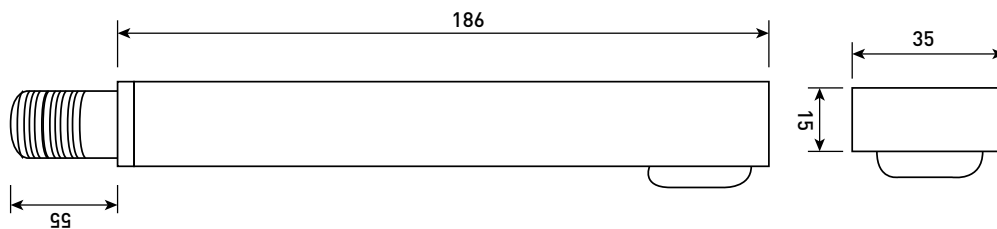

Phoenix

DESIGNED FOR YOU

Technical Data Sheet

Range: CU Series

Type: Deck Mounted Valves & Wall Spout

Code: CU025

Version/Date: v2 08/19

Information:

We recommend that, due to the cartridge location, this tap is installed to allow service access from under the bath.

Finishes:

Chrome

Guarantee/Aftercare: During installation extra care must be taken to avoid damaging the fittings. We provide a guarantee against faulty manufacture or materials (excluding serviceable parts), providing they have been installed, cared for and used in accordance with our instructions and good plumbing practice. We recommend that all brassware is installed to allow access to serviceable parts as we cannot accept responsibility in the event that access is required.

Notes: Drawings may not be to scale. All dimensions in mm unless otherwise stated. Information correct at time of printing but subject to change at any time.