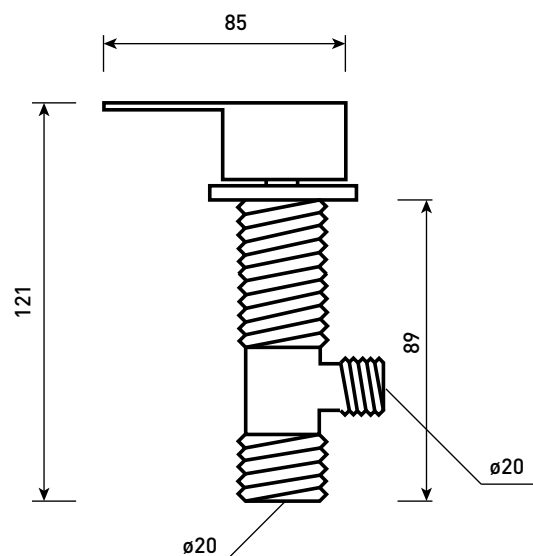

Phoenix

DESIGNED FOR YOU

Technical Data Sheet

Range: CU Series

Type: Deck Mounted Valves & Wall Spout

Code: CU025

Version/Date: v2 08/19

Information:

We recommend that, due to the cartridge location, this tap is installed to allow service access from under the bath.

Finishes:

Chrome

Guarantee/Aftercare: During installation extra care must be taken to avoid damaging the fittings. We provide a guarantee against faulty manufacture or materials (excluding serviceable parts), providing they have been installed, cared for and used in accordance with our instructions and good plumbing practice. We recommend that all brassware is installed to allow access to serviceable parts as we cannot accept responsibility in the event that access is required.

Notes: Drawings may not be to scale. All dimensions in mm unless otherwise stated. Information correct at time of printing but subject to change at any time.